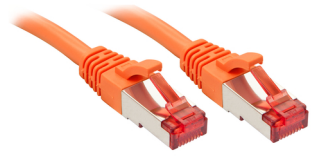

Lindy Cat.6 S/FTP 20m networking cable Orange Cat6 S/FTP (S-STP)

Brand : Lindy

Product code: 47815

Product name : Cat.6 S/FTP 20m

- Twisted Pair Patch Cable with RJ45 connectors
- Cat.6 S/FTP PIMF
- Integrated snagless connector for latch protection
- Gold plated pins for better conductivity and elimination of signal loss

20m Cat.6 S/FTP Network Cable, Orange

Lindy Cat.6 S/FTP 20m. Cable length: 20 m, Cable standard: Cat6, Cable shielding: S/FTP (S-STP), Connector 1: RJ-45, Connector 2: RJ-45, Connector contacts plating: Gold, Product colour: Orange

Features

Product colour *	Orange
Cable length *	20 m
Cable standard *	Cat6
Cable shielding *	S/FTP (S-STP)
Connector 1 *	RJ-45
Connector 2 *	RJ-45
Connector 1 gender *	Male

Features

Connector 2 gender *	Male
Connector contacts plating	Gold
Cable class	E
Cabling technology	10/100/1000Base-T(X)
AWG wire size	27