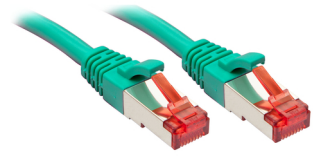

Lindy Rj45/Rj45 Cat6 20m networking cable Green S/FTP (S-STP)

Brand : Lindy

Product code: 47755

Product name : Rj45/Rj45 Cat6 20m

- Twisted Pair Patch Cable with RJ45 connectors
 - Cat.6 S/FTP PIMF
 - Integrated snagless connector for latch protection
 - Gold plated pins for better conductivity and elimination of signal loss
- 20m Cat.6 S/FTP Network Cable, Green

Lindy Rj45/Rj45 Cat6 20m. Cable length: 20 m, Cable standard: Cat6, Cable shielding: S/FTP (S-STP), Connector 1: RJ-45, Connector 2: RJ-45, Connector contacts plating: Gold, Product colour: Green

Features

Product colour *	Green
Cable length *	20 m
Cable standard *	Cat6
Cable shielding *	S/FTP (S-STP)
Connector 1 *	RJ-45
Connector 2 *	RJ-45
Connector 1 gender *	Male

Features

Connector 2 gender *	Male
Connector contacts plating	Gold
Cable class	E
Cabling technology	10/100/1000Base-T(X)
AWG wire size	27