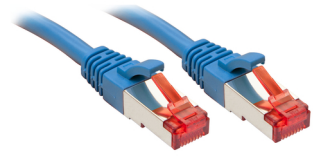

Lindy Rj45/Rj45 Cat6 30m networking cable Blue S/FTP (S-STP)

Brand : Lindy

Product code: 47726

Product name : Rj45/Rj45 Cat6 30m

- Twisted Pair Patch Cable with RJ45 connectors
 - Cat.6 S/FTP PIMF
 - Integrated snagless connector for latch protection
 - Gold plated pins for better conductivity and elimination of signal loss
- 30m Cat.6 S/FTP Network Cable, Blue

Lindy Rj45/Rj45 Cat6 30m. Cable length: 30 m, Cable standard: Cat6, Cable shielding: S/FTP (S-STP), Connector 1: RJ-45, Connector 2: RJ-45, Connector contacts plating: Gold, Product colour: Blue

Features

Product colour *	Blue
Cable length *	30 m
Cable standard *	Cat6
Cable shielding *	S/FTP (S-STP)
Connector 1 *	RJ-45
Connector 2 *	RJ-45
Connector 1 gender *	Male

Features

Connector 2 gender *	Male
Connector contacts plating	Gold
Cable class	E
Cabling technology	10/100/1000Base-T(X)
AWG wire size	27