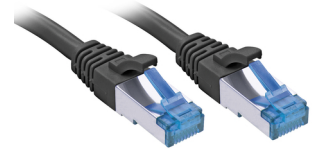

Lindy 47417 networking cable Black 7.5 m Cat6a S/FTP (S-STP)

Brand : Lindy

Product code: 47417

Product name : 47417

- Twisted Pair Patch Cable with RJ45 connectors
- Cat.6A S/FTP PIMF, TPE
- Integrated snagless connector for latch protection
- Gold plated pins for better conductivity and elimination of signal loss

7.5m Cat.6A S/FTP TPE Network Cable, Black

Lindy 47417. Cable length: 7.5 m, Cable standard: Cat6a, Cable shielding: S/FTP (S-STP), Connector 1: RJ-45, Connector 2: RJ-45, Connector contacts plating: Gold, Product colour: Black

Features		Features	
Product colour *	Black	Jacket material	Thermoplastic elastomer (TPE)
Cable length *	7.5 m	Cable class	Ea
Cable standard *	Cat6a	Cabling technology	10/100/1000Base-T(X)
Cable shielding *	S/FTP (S-STP)	Networking standards	IEEE 802.3af, IEEE 802.3at
Connector 1 *	RJ-45	AWG wire size	27
Connector 2 *	RJ-45	Frequency	500 MHz
Connector 1 gender *	Male	Logistics data	
Connector 2 gender *	Male	Harmonized System (HS) code	84733080
Connector contacts plating	Gold	Other features	
		Cable diameter	6 mm