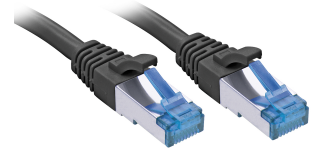

## Lindy 47421 networking cable Black 25 m Cat6a S/FTP (S-STP)

**Brand :** Lindy

**Product code:** 47421

**Product name :** 47421

- Twisted Pair Patch Cable with RJ45 connectors
  - Cat.6A S/FTP PIMF, TPE
  - Integrated snagless connector for latch protection
  - Gold plated pins for better conductivity and elimination of signal loss
- 30m Cat.6A S/FTP TPE Network Cable, Black

Lindy 47421. Cable length: 25 m, Cable standard: Cat6a, Cable shielding: S/FTP (S-STP), Connector 1: RJ-45, Connector 2: RJ-45, Connector contacts plating: Gold, Product colour: Black

### Features

Product colour *	Black
Cable length *	25 m
Cable standard *	Cat6a
Cable shielding *	S/FTP (S-STP)
Connector 1 *	RJ-45
Connector 2 *	RJ-45
Connector 1 gender *	Male
Connector 2 gender *	Male
Connector contacts plating	Gold