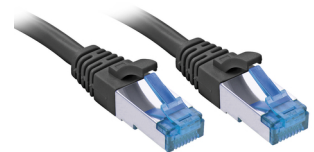

## Lindy 47421 networking cable Black 25 m Cat6a S/FTP (S-STP)

**Brand :** Lindy

**Product code:** 47421

**Product name :** 47421

- Twisted Pair Patch Cable with RJ45 connectors
  - Cat.6A S/FTP PIMF, TPE
  - Integrated snagless connector for latch protection
  - Gold plated pins for better conductivity and elimination of signal loss
- 30m Cat.6A S/FTP TPE Network Cable, Black

Lindy 47421. Cable length: 25 m, Cable standard: Cat6a, Cable shielding: S/FTP (S-STP), Connector 1: RJ-45, Connector 2: RJ-45, Connector contacts plating: Gold, Product colour: Black

### Features

Product colour *	Black
Cable length *	25 m
Cable standard *	Cat6a
Cable shielding *	S/FTP (S-STP)
Connector 1 *	RJ-45
Connector 2 *	RJ-45
Connector 1 gender *	Male
Connector 2 gender *	Male
Connector contacts plating	Gold