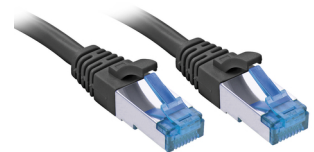

## Lindy 47418 networking cable Black 10 m Cat6a S/FTP (S-STP)

**Brand :** Lindy

**Product code:** 47418

**Product name :** 47418

- Twisted Pair Patch Cable with RJ45 connectors
  - Cat.6A S/FTP PIMF, TPE
  - Integrated snagless connector for latch protection
  - Gold plated pins for better conductivity and elimination of signal loss
- 10m Cat.6A S/FTP TPE Network Cable, Black

Lindy 47418. Cable length: 10 m, Cable standard: Cat6a, Cable shielding: S/FTP (S-STP), Connector 1: RJ-45, Connector 2: RJ-45, Connector contacts plating: Gold, Product colour: Black

### Features

Product colour *	Black
Cable length *	10 m
Cable standard *	Cat6a
Cable shielding *	S/FTP (S-STP)
Connector 1 *	RJ-45
Connector 2 *	RJ-45
Connector 1 gender *	Male
Connector 2 gender *	Male

### Features

Connector contacts plating	Gold
Jacket material	Thermoplastic elastomer (TPE)
Cable class	Ea
Cabling technology	10/100/1000Base-T(X)
Networking standards	IEEE 802.1af, IEEE 802.3af
AWG wire size	27
Frequency	500 MHz