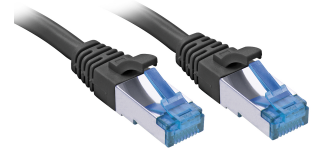

## Lindy 47418 networking cable Black 10 m Cat6a S/FTP (S-STP)

**Brand :** Lindy

**Product code:** 47418

**Product name :** 47418

- Twisted Pair Patch Cable with RJ45 connectors
  - Cat.6A S/FTP PIMF, TPE
  - Integrated snagless connector for latch protection
  - Gold plated pins for better conductivity and elimination of signal loss
- 10m Cat.6A S/FTP TPE Network Cable, Black

Lindy 47418. Cable length: 10 m, Cable standard: Cat6a, Cable shielding: S/FTP (S-STP), Connector 1: RJ-45, Connector 2: RJ-45, Connector contacts plating: Gold, Product colour: Black

### Features

Product colour *	Black
Cable length *	10 m
Cable standard *	Cat6a
Cable shielding *	S/FTP (S-STP)
Connector 1 *	RJ-45
Connector 2 *	RJ-45
Connector 1 gender *	Male
Connector 2 gender *	Male

### Features

Connector contacts plating	Gold
Jacket material	Thermoplastic elastomer (TPE)
Cable class	Ea
Cabling technology	10/100/1000Base-T(X)
Networking standards	IEEE 802.1af, IEEE 802.3af
AWG wire size	27
Frequency	500 MHz