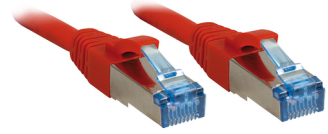

Lindy 15m Cat.6A S/FTP networking cable Red Cat6a S/FTP (S-STP)

Brand : Lindy

Product code: 47169

Product name : 15m Cat.6A S/FTP

- Twisted Pair Patch Cable with RJ45 connectors
- Cat.6A S/FTP PIMF, LSZH
- Integrated snagless connector for latch protection
- Gold plated pins for better conductivity and elimination of signal loss

15m Cat.6A S/FTP LSZH Network Cable, Red

Lindy 15m Cat.6A S/FTP. Cable length: 15 m, Cable standard: Cat6a, Cable shielding: S/FTP (S-STP), Connector 1: RJ-45, Connector 2: RJ-45, Connector contacts plating: Gold, Data transfer rate: 10000 Mbit/s, Product colour: Red

Features

Product colour *	Red
Cable length *	15 m
Cable standard *	Cat6a
Cable shielding *	S/FTP (S-STP)
Connector 1 *	RJ-45
Connector 2 *	RJ-45
Connector 1 gender *	Male
Connector 2 gender *	Male

Features

Connector contacts plating	Gold
Jacket material	Low smoke zero halogen (LSZH)
AWG wire size	27
Data transfer rate	10000 Mbit/s
Snagless cable boot	✓

Packaging data

Quantity per pack	1 pc(s)
-------------------	---------