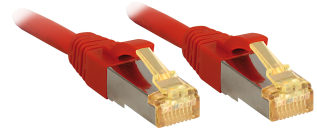

Lindy 47301 networking cable Red 30 m Cat7 S/FTP (S-STP)

Brand : Lindy

Product code: 47301

Product name : 47301

- Twisted Pair Patch Cable with RJ45 connectors
 - Connector: Cat.6A / Cable: Cat.7 S/FTP (600Mhz)
 - Integrated snagless connector for latch protection
 - Gold plated pins for better conductivity and elimination of signal loss
- 30m, RJ45 Patch Cable S/FTP LSOH with Cat.7 Rawcable, red
Lindy 47301. Cable length: 30 m, Cable standard: Cat7, Cable shielding: S/FTP (S-STP), Connector 1: RJ-45, Connector 2: RJ-45, Connector contacts plating: Gold, Product colour: Red

Features		Features	
Product colour *	Red	Connector contacts plating	Gold
Cable length *	30 m	Cabling technology	10/100/1000Base-T(X)
Cable standard *	Cat7	AWG wire size	26
Cable shielding *	S/FTP (S-STP)	Frequency	600 MHz
Connector 1 *	RJ-45	Packaging data	
Connector 2 *	RJ-45	Quantity per pack	1 pc(s)
Connector 1 gender *	Male	Logistics data	
Connector 2 gender *	Male	Harmonized System (HS) code	84733080