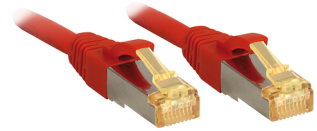

Lindy 47301 networking cable Red 30 m Cat7 S/FTP (S-STP)

Brand : Lindy

Product code: 47301

Product name : 47301

- Twisted Pair Patch Cable with RJ45 connectors
 - Connector: Cat.6A / Cable: Cat.7 S/FTP (600Mhz)
 - Integrated snagless connector for latch protection
 - Gold plated pins for better conductivity and elimination of signal loss
- 30m, RJ45 Patch Cable S/FTP LSOH with Cat.7 Rawcable, red
Lindy 47301. Cable length: 30 m, Cable standard: Cat7, Cable shielding: S/FTP (S-STP), Connector 1: RJ-45, Connector 2: RJ-45, Connector contacts plating: Gold, Product colour: Red

Features		Features	
Product colour *	Red	Connector contacts plating	Gold
Cable length *	30 m	Cabling technology	10/100/1000Base-T(X)
Cable standard *	Cat7	AWG wire size	26
Cable shielding *	S/FTP (S-STP)	Frequency	600 MHz
Connector 1 *	RJ-45	Packaging data	
Connector 2 *	RJ-45	Quantity per pack	1 pc(s)
Connector 1 gender *	Male	Logistics data	
Connector 2 gender *	Male	Harmonized System (HS) code	84733080