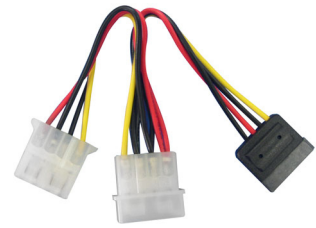

Lindy SATA/5.25" Power Adapter Splitter Cable, 0.15m Monivärinen 0,15 m

Tuotemerkki : Lindy

Tuotekoodi: 33289

Tuotteen nimi : SATA/5.25" Power Adapter Splitter Cable,
0.15m

Lindy SATA/5.25" Power Adapter Splitter Cable, 0.15m. Johdon pituus: 0,15 m

Features

Product colour * Multicolour

Features

Cable length * 0.15 m

4002888332897

5053866423594

Disclaimer. The information published here (the "Information") is based on sources that can be considered reliable, typically the manufacturer, but this Information is provided "AS IS" and without guarantee of correctness or completeness. The Information is only indicative and can be changed at any time without notification. No rights can be based on the Information. Suppliers or aggregators of this Information do not accept any liability with regard to the content of (web)pages and other documents, including its Information. The publisher of the Information can not be held liable for the content of 3rd party websites that are linking this Information or are linked to from this Information. You as the User of the Information are solely responsible for the choice and usage of this Information. You are not entitled to transfer, copy or otherwise multiply or distribute the Information. You are obliged to follow the directions of the copyright owner(s) with regard to the use of the Information. Exclusively Dutch law is applicable. With regard to price and stock data on the site, the publisher followed a number of starting points, which are not necessarily relevant for your private or business circumstances. Therefore, the price and stock data are only indicative and are subject to changes. You are personally responsible for the way you use and apply this information. As a user of the Information or sites or documents in which this Information is included, you will adhere to standard fair use including avoidance of spamming, ripping, intellectual-property violations, privacy violations, and any other illegal activity.