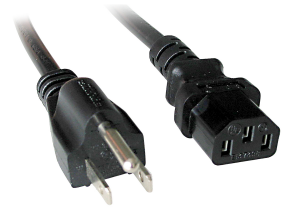

Lindy 30032 power cable Black 5 m C13 coupler

Brand : Lindy

Product code: 30032

Product name : 30032

- Connector A: US Mains Plug
- Connector B: IEC C13
- Cable type: 18AWGX3C, 0,824mm²
- Colour: Black
- 5m US 3 Pin to C13 Mains Cable

[Lindy 30032 power cable Black 5 m C13 coupler:](#)

These LINDY power cables are perfect for use in professional areas (recording studios, light systems and also for event locations of any kind, etc.) – but you can also use them in private sections. Due to the high temperature resistance from -10 to 70°C during operation these cables can also be used in non air-conditioned areas.

Please note: Only for the use in dry areas.

Lindy 30032. Cable length: 5 m, Connector 1: C13 coupler, Connector 2: C13 coupler

Features		Features	
Product colour *	Black	Connector 2 *	C13 coupler
Connector 1 gender *	Female	Connector 1 form factor	Straight
Connector 2 gender *	Female	Connector 2 form factor	Straight
Cable length *	5 m	Logistics data	
Connector 1 *	C13 coupler	Harmonized System (HS) code	84733080