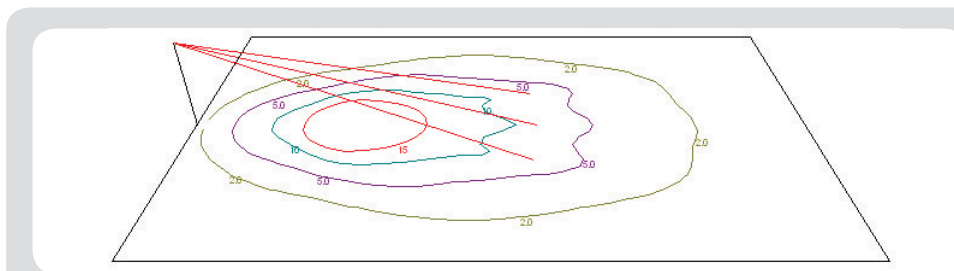

Area 25m x 45m
6m mounting height
RL300-AI-50 shown at a 90° setting