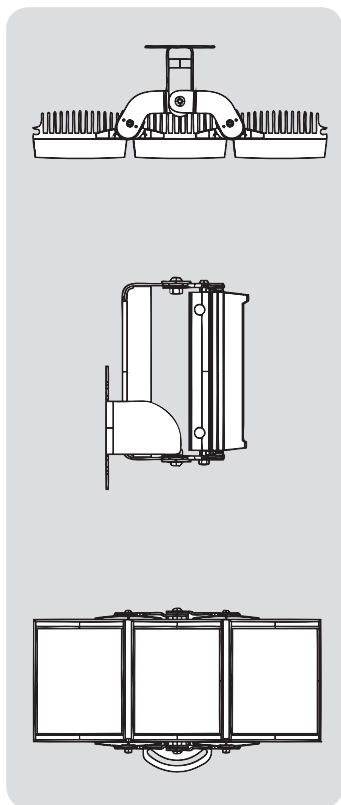

TECHNICAL SPECIFICATIONS