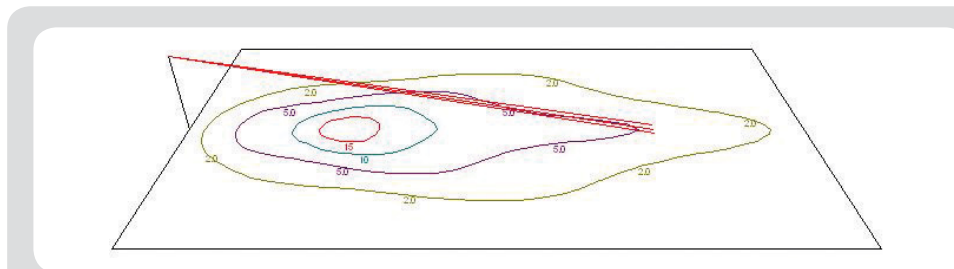

* Lumen output depends upon final lens selection. Lumen output shown based on average between 10 and 50 degree angles.

** Cool White as standard - Warm White options available. CRI published reflects range between Cool and Warm White.

Area 25m x 45m
6m mounting height
RL300-AI-50 shown at a 90° setting

Area 25m x 45m
6m mounting height
RL300-AI-50 shown at a 50° setting

PART CODES & DISTANCES

PART CODES & DISTANCES			NARROW ANGLE	WIDE ANGLE
RL300-AI-05	RAYLUX 300, 5-15 degree	AI, White-Light + PSU	320m (1,049ft)	190m (623ft)
RL300-AI-10	RAYLUX 300, 10-30 degree	AI, White-Light + PSU	240m (787ft)	140m (459ft)
RL300-AI-30	RAYLUX 300, 30-90 degree	AI, White-Light + PSU	130m (427ft)	74m (243ft)
RL300-AI-50	RAYLUX 300, 50-180 degree	AI, White-Light + PSU	90m (295ft)	56m (184ft)