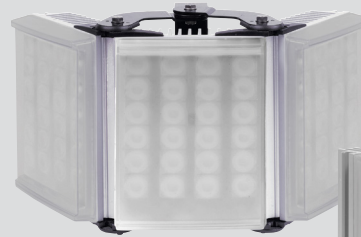

PANORAMIC IN USE:

White-Light off

White-Light on

Version 4

RAYLUX 300

RAYLUX 150

POWERFUL

- **PLATINUM** LED technology
- Seamless full scene illumination
- 180° coverage up to 51m (167ft)
- 360° coverage with only 2 units