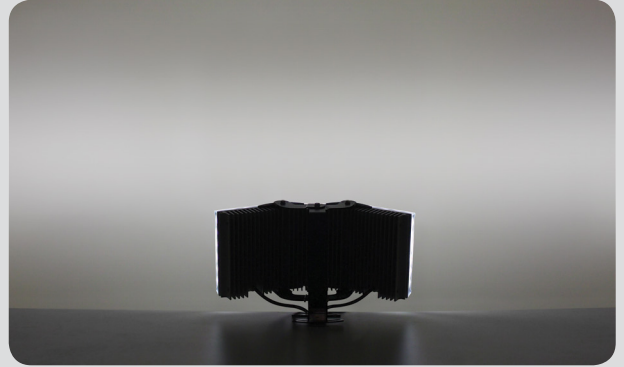

APPLICATIONS

rayTEC[®]

ENHANCED EVEN ILLUMINATION

Traditional Wide Angle Lighting

Panoramic Ultra Wide Angle Lighting

5 YEAR WARRANTY

All Raytec CCTV illuminators are provided with a 5 year warranty, unmatched anywhere in the CCTV lighting industry. Raytec illuminators provide guaranteed long life!