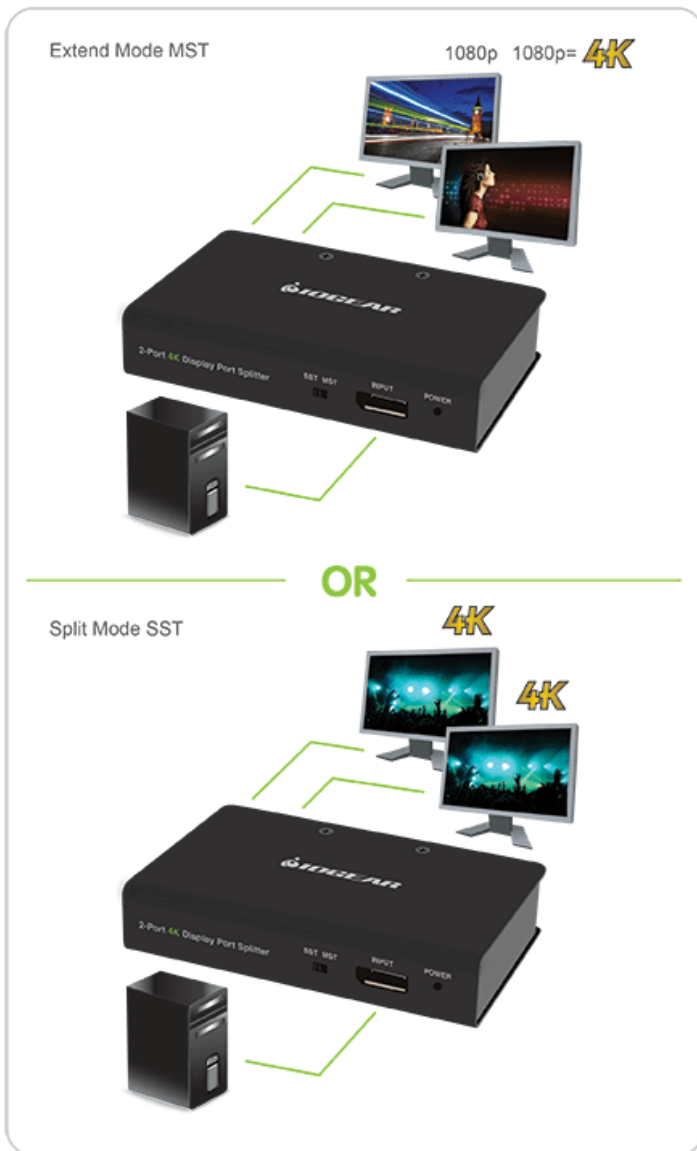

# 2-Port DisplayPort 1.2 Cinema 4K Splitter & Multi-Monitor MST Hub

- Connect 2 independent displays from a single DisplayPort 1.2 video output
- Mirror or extend a desktop across 2 displays from a computer with 1 DisplayPort output
- Enjoy Cinema 4K video resolutions up to 4096 x 2160 @ 60HZ

## 2-Port DisplayPort Cinema 4K Splitter and MST Hub

Connect two displays from a single DisplayPort 1.2-enabled computer with the IOGEAR 2-Port DisplayPort Splitter/MST Hub. Increase productivity and workflow by expanding the amount of usable screen space on two independent screens for multi-document viewing, media streaming, and content/web browsing, or mirror your computer's display across two monitors to allow remote viewing applications such as monitoring equipment diagnostics or the status of a remote server.

## Cinema 4K Video Support

IOGEAR's 2-Port DisplayPort 1.2 Splitter and MST Hub supports Cinema 4K resolutions up to 4096 x 2160 @ 60Hz and is ideal for use with applications such as medical imaging, graphic design, gaming, and more.

- Connect 2 independent displays from a single DisplayPort 1.2 video output
- Mirror or extend a desktop across 2 displays from a computer with 1 DisplayPort output
- Enjoy Cinema 4K video resolutions up to 4096 x 2160 @ 60HZ
- With DisplayPort 1.2 Graphic Cards:
  - 2 Monitors: Up to 4K 4096 x 2160 (DisplayPort/HDMI)
- Supports 7.1 digital audio surround sound
- Push-button toggle between Single Stream Transport (SST) and Multi-Stream Transport (MST)
- DPCP and HDCP compliant
- No driver or software installation needed
- Supports DisplayPort 1.2a; HDCP 1.3