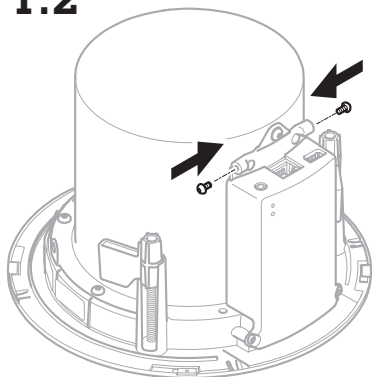

AXIS TC1602 Conduit Adapter

Installation Guide

i

1.1

1.2

2x

1.3

1.4