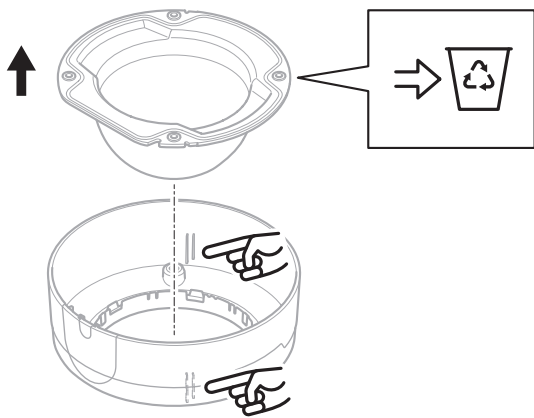

AXIS TM3815-E Dome Smoked
AXIS TM3815-E Dome Clear

4x

Installation Guide

1.1

1.2

1.3

1.4

Installation Guide