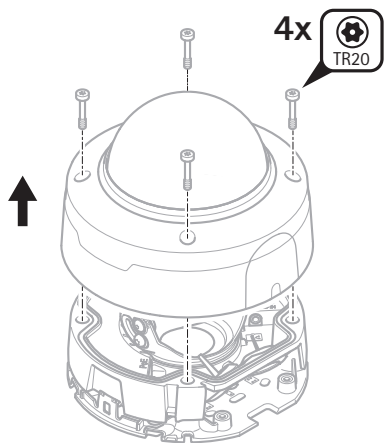

AXIS TM3815-E Dome Smoked
AXIS TM3815-E Dome Clear

4x

Installation Guide

1.1

1.2

1.3

1.4

Installation Guide