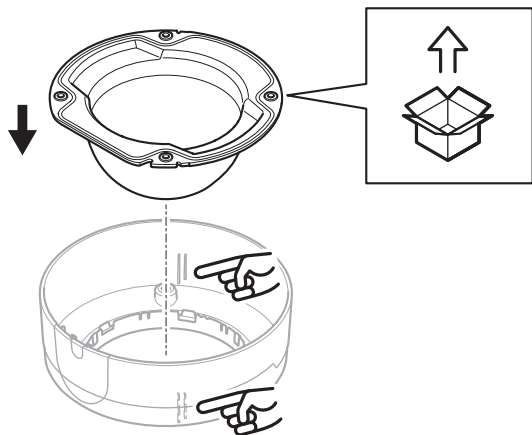

AXIS TM3815-E Dome Smoked
AXIS TM3815-E Dome Clear

4x

Installation Guide

1.1

1.2

1.3

1.4

Installation Guide