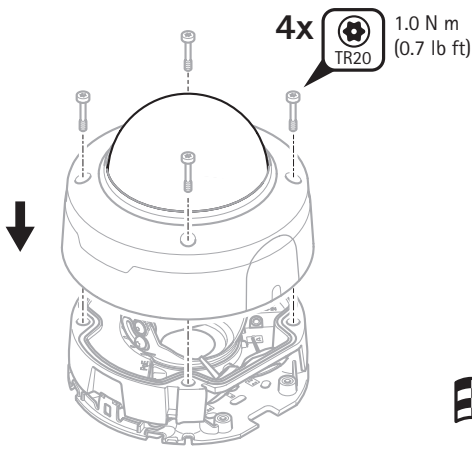

AXIS TM3815-E Dome Smoked
AXIS TM3815-E Dome Clear

4x

Installation Guide

1.1

1.2

1.3

1.4

Installation Guide