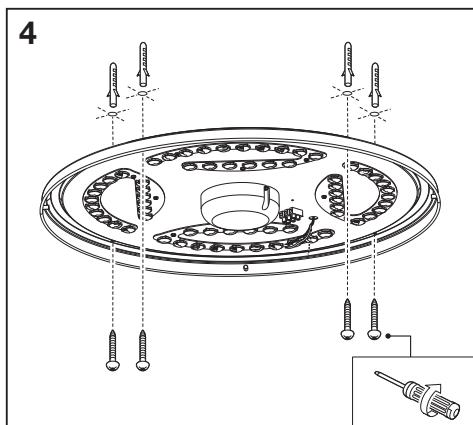

SMART ORBIS EYE

	EAN	W	Module lm	Fixture lm	K	IP	θ_{beam} (°C)	V~	mA	Hz	DF
SMART WIFI ORBIS EYE RD 490 TW WT	4058075486522	34	3200	1400	3000- 6500	20	-20...+40	220-240	150	50/60	>0.9
SMART WIFI ORBIS EYE RD 490 TW GR	4058075486546	34	3200	1300	3000- 6500	20	-20...+40	220-240	150	50/60	>0.9

	EAN	This product contains a light source of energy efficiency class	Contained Light Source
SMART WIFI ORBIS EYE RD 490 TW WT	4058075486522	F	Contains 4 light sources 
SMART WIFI ORBIS EYE RD 490 TW GR	4058075486546	F	Contains 4 light sources 