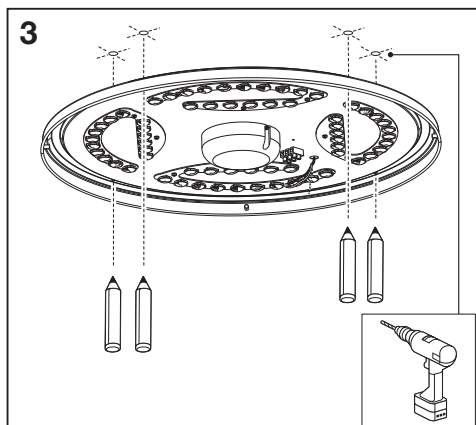

SMART ORBIS EYE

	EAN	W	Module lm	Fixture lm	K	IP	θ_{beam} (°C)	V~	mA	Hz	DF
SMART WIFI ORBIS EYE RD 490 TW WT	4058075486522	34	3200	1400	3000- 6500	20	-20...+40	220-240	150	50/60	>0.9
SMART WIFI ORBIS EYE RD 490 TW GR	4058075486546	34	3200	1300	3000- 6500	20	-20...+40	220-240	150	50/60	>0.9

	EAN	This product contains a light source of energy efficiency class	Contained Light Source
SMART WIFI ORBIS EYE RD 490 TW WT	4058075486522	F	Contains 4 light sources 
SMART WIFI ORBIS EYE RD 490 TW GR	4058075486546	F	Contains 4 light sources 