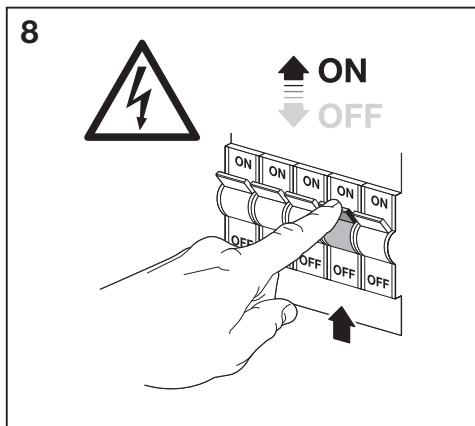

	EAN	This product contains a light source of energy efficiency class	Contained Light Source
SMART WIFI ORBIS EYE RD 490 TW WT	4058075486522	F	Contains 4 light sources 
SMART WIFI ORBIS EYE RD 490 TW GR	4058075486546	F	Contains 4 light sources 