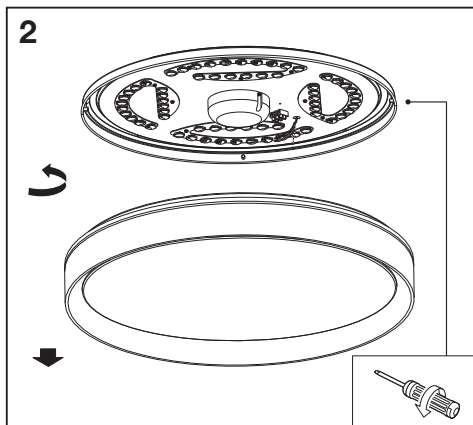

SMART ORBIS EYE

	EAN	W	Module lm	Fixture lm	K	IP	θ_{beam} (°C)	V~	mA	Hz	DF
SMART WIFI ORBIS EYE RD 490 TW WT	4058075486522	34	3200	1400	3000- 6500	20	-20...+40	220-240	150	50/60	>0.9
SMART WIFI ORBIS EYE RD 490 TW GR	4058075486546	34	3200	1300	3000- 6500	20	-20...+40	220-240	150	50/60	>0.9

	EAN	This product contains a light source of energy efficiency class	Contained Light Source
SMART WIFI ORBIS EYE RD 490 TW WT	4058075486522	F	Contains 4 light sources 
SMART WIFI ORBIS EYE RD 490 TW GR	4058075486546	F	Contains 4 light sources 