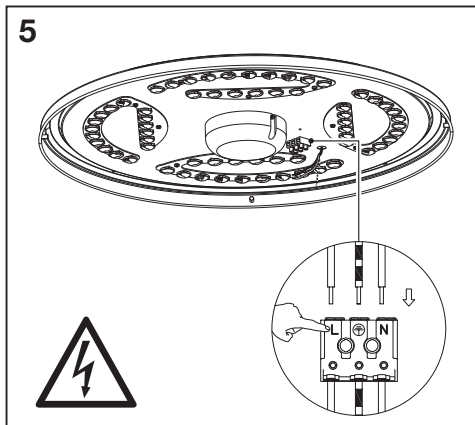

SMART ORBIS EYE

	EAN	W	Module lm	Fixture lm	K	IP	θ_{beam} (°C)	V~	mA	Hz	DF
SMART WIFI ORBIS EYE RD 490 TW WT	4058075486522	34	3200	1400	3000- 6500	20	-20...+40	220-240	150	50/60	>0.9
SMART WIFI ORBIS EYE RD 490 TW GR	4058075486546	34	3200	1300	3000- 6500	20	-20...+40	220-240	150	50/60	>0.9

	EAN	This product contains a light source of energy efficiency class	Contained Light Source
SMART WIFI ORBIS EYE RD 490 TW WT	4058075486522	F	Contains 4 light sources 
SMART WIFI ORBIS EYE RD 490 TW GR	4058075486546	F	Contains 4 light sources 