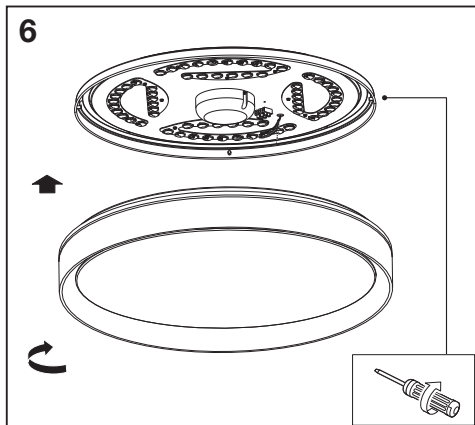

SMART ORBIS EYE

	EAN	W	Module lm	Fixture lm	K	IP	θ_{beam} (°C)	V~	mA	Hz	DF
SMART WIFI ORBIS EYE RD 490 TW WT	4058075486522	34	3200	1400	3000- 6500	20	-20...+40	220-240	150	50/60	>0.9
SMART WIFI ORBIS EYE RD 490 TW GR	4058075486546	34	3200	1300	3000- 6500	20	-20...+40	220-240	150	50/60	>0.9

	EAN	This product contains a light source of energy efficiency class	Contained Light Source
SMART WIFI ORBIS EYE RD 490 TW WT	4058075486522	F	Contains 4 light sources 
SMART WIFI ORBIS EYE RD 490 TW GR	4058075486546	F	Contains 4 light sources 