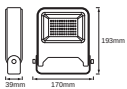

Product features

- Very bright and functional outdoor LED luminaires
- Symmetrical beam angle: 110° x 110°
- Mounting bracket for up to 180° tilting
- Type of protection: IP65
- Ambient temperature in operation: -20...+45 °C
- Available in two housing colors: white and dark gray
- Connection via 1 m cable, wiring required

TECHNICAL DATA

Electrical data

Nominal wattage	30.00 W
Nominal voltage	220...240 V
Mains frequency	50...60 Hz
Nominal current	145 mA
Power factor λ	> 0.90
Protection class	I

Photometrical data

Luminous flux	2700 lm
Luminous efficacy	90 lm/W
Color temperature	3000 K
Light color (designation)	Warm White
Color rendering index Ra	≥ 80
Standard deviation of color matching	6 sdc _m
Beam angle	120 °

Dimensions & Weight

Length	193.00 mm
Width	170.00 mm
Height	39.00 mm
Product weight	650.00 g

Materials & Colors

Product color	Dark gray
Housing color	Dark gray
Body material	Aluminum
Mercury content	0.0 mg