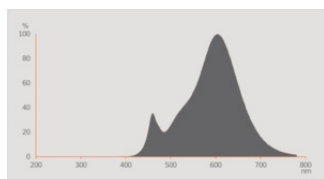

Photometrical data

Light color (designation)	RGBW
Lumen main.fact.at end of nom.life time	0.70
Standard deviation of color matching	≤ 6 sdcn
Nominal luminous flux	1055 lm
Luminous flux	1055 lm
Luminous efficacy	111 lm/W
Adjustable color temperature	2700...6500 K
Color temperature	2700...6500 K
Color rendering index Ra	80
Flickering metric (Pst LM)	1.0
Stroboscope effect metric (SVM)	0.9

Light technical data

Beam angle	215 °
------------	-------

Dimensions & Weight

Product weight	50.00 g
Diameter	60.00 mm
Length	115.00 mm
Width	60.00 mm
Height	60.00 mm
Outer bulb [PICOS]	A60

Lifespan

Lifespan	15000 h
Lumen maintenance at end of serv	0.70