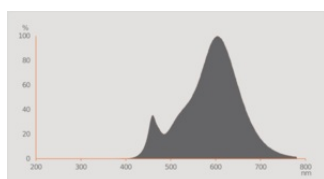

Photometrical data

Light color (designation)	Tunable White
Lumen main.fact.at end of nom.life time	0.70
Standard deviation of color matching	≤ 6 sdcn
Nominal luminous flux	470 lm
Luminous flux	470 lm
Luminous efficacy	95 lm/W
Adjustable color temperature	2700...6500 K
Color temperature	2700...6500 K
Color rendering index Ra	80
Flickering metric (Pst LM)	1.0
Stroboscope effect metric (SVM)	0.9

Light technical data

Beam angle	200 °
------------	-------

Dimensions & Weight

Product weight	32.00 g
Diameter	37.50 mm
Length	107.00 mm
Width	37.50 mm
Height	37.50 mm
Outer bulb [PICOS]	B40

Lifespan

Lifespan	20000 h
Lumen maintenance at end of serv	0.70