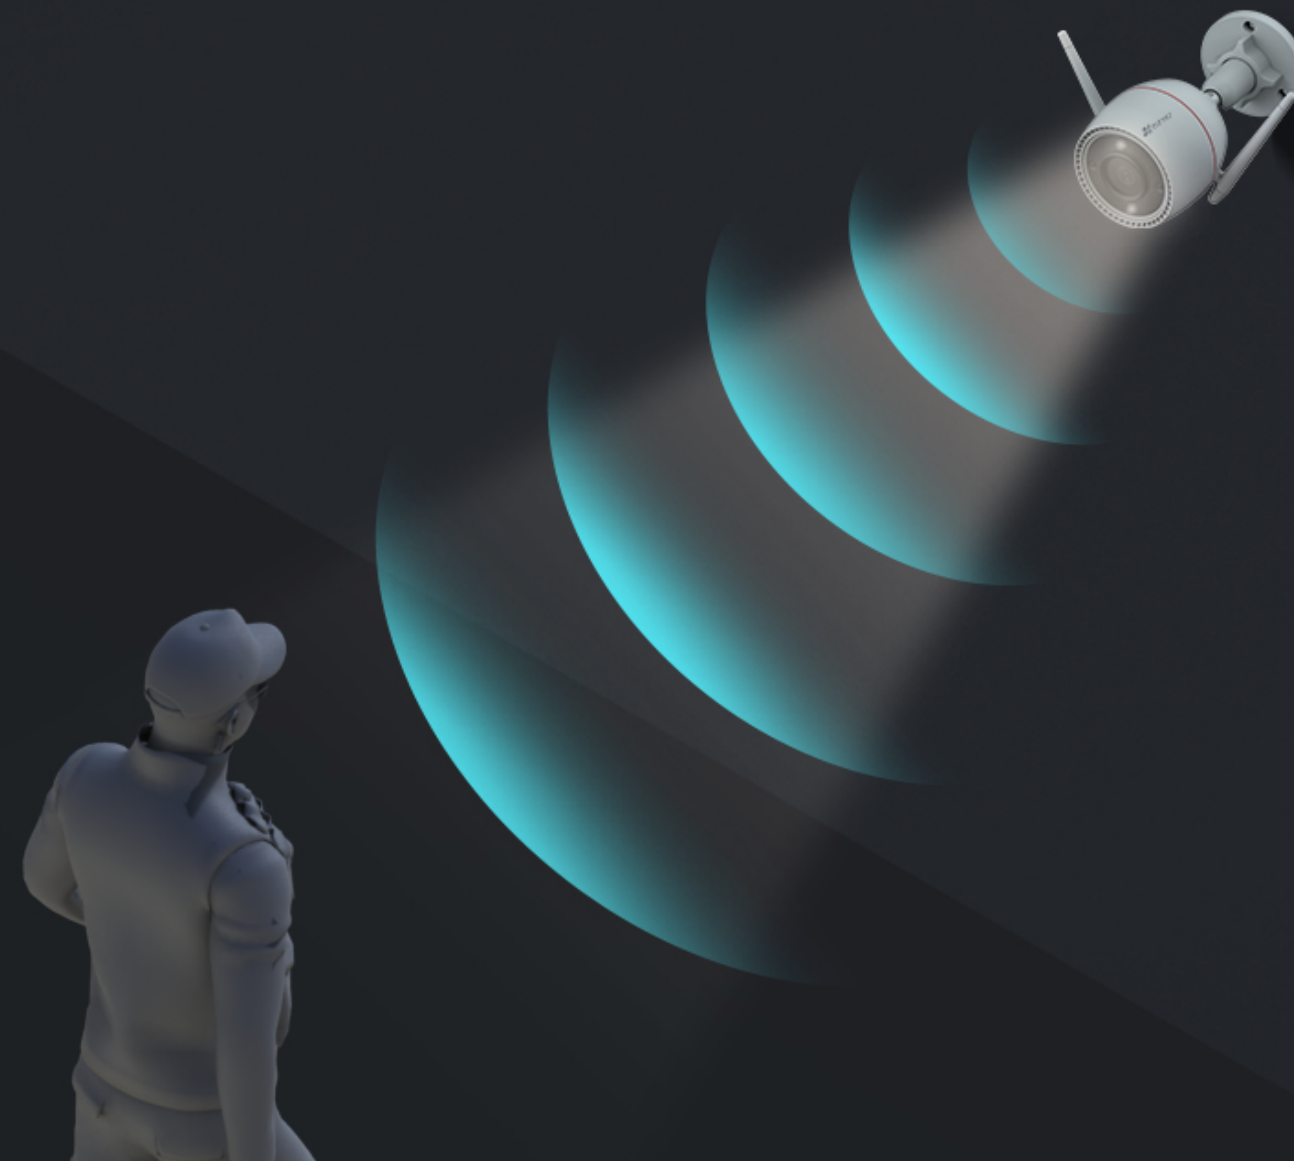

H3c **2K**

Wi-Fi Smart Home Camera

Reliably ready for every crucial moment

A well-built camera by quality and functionality, the H3c 2K is designed to provide 24/7 non-stop home protection in a smart way. Working as an outdoor guard for most homes, the camera renders ultra-sharp 2K video and colorful night vision, and is smart enough to detect human activities and provide active defense. Compact in size and durable against weathers, the H3c 2K can be your ideal home security camera.

AI algorithm for alerts that matter

The camera's onboard AI algorithm helps distinguish and detect moving people in particular, so as to reduce insignificant alerts caused by falling leaves or flying insects. You will receive smarter notifications that matter to you.

AI-Powered Human Shape Detection

Customizable Detection Zone

No Subscription Fee

EZVIZ

now

H3c 2K intelligent detection alarm
(2022-07-07 09:50:20)

A vigilant guard who works around the clock

The H3c 2K integrates EZVIZ's beloved active defense function to provide an extra layer of protection. Upon detection of intruders, the camera will set off a loud siren and flash two spotlights⁴ to warn them away.

You can integrate the H3c 2K to your existing smart home system. Voice-enable the live viewing with “Hey Google” or “Alexa” to check what’s happening on a bigger screen.

Extra-Large, safe storage options that you can trust