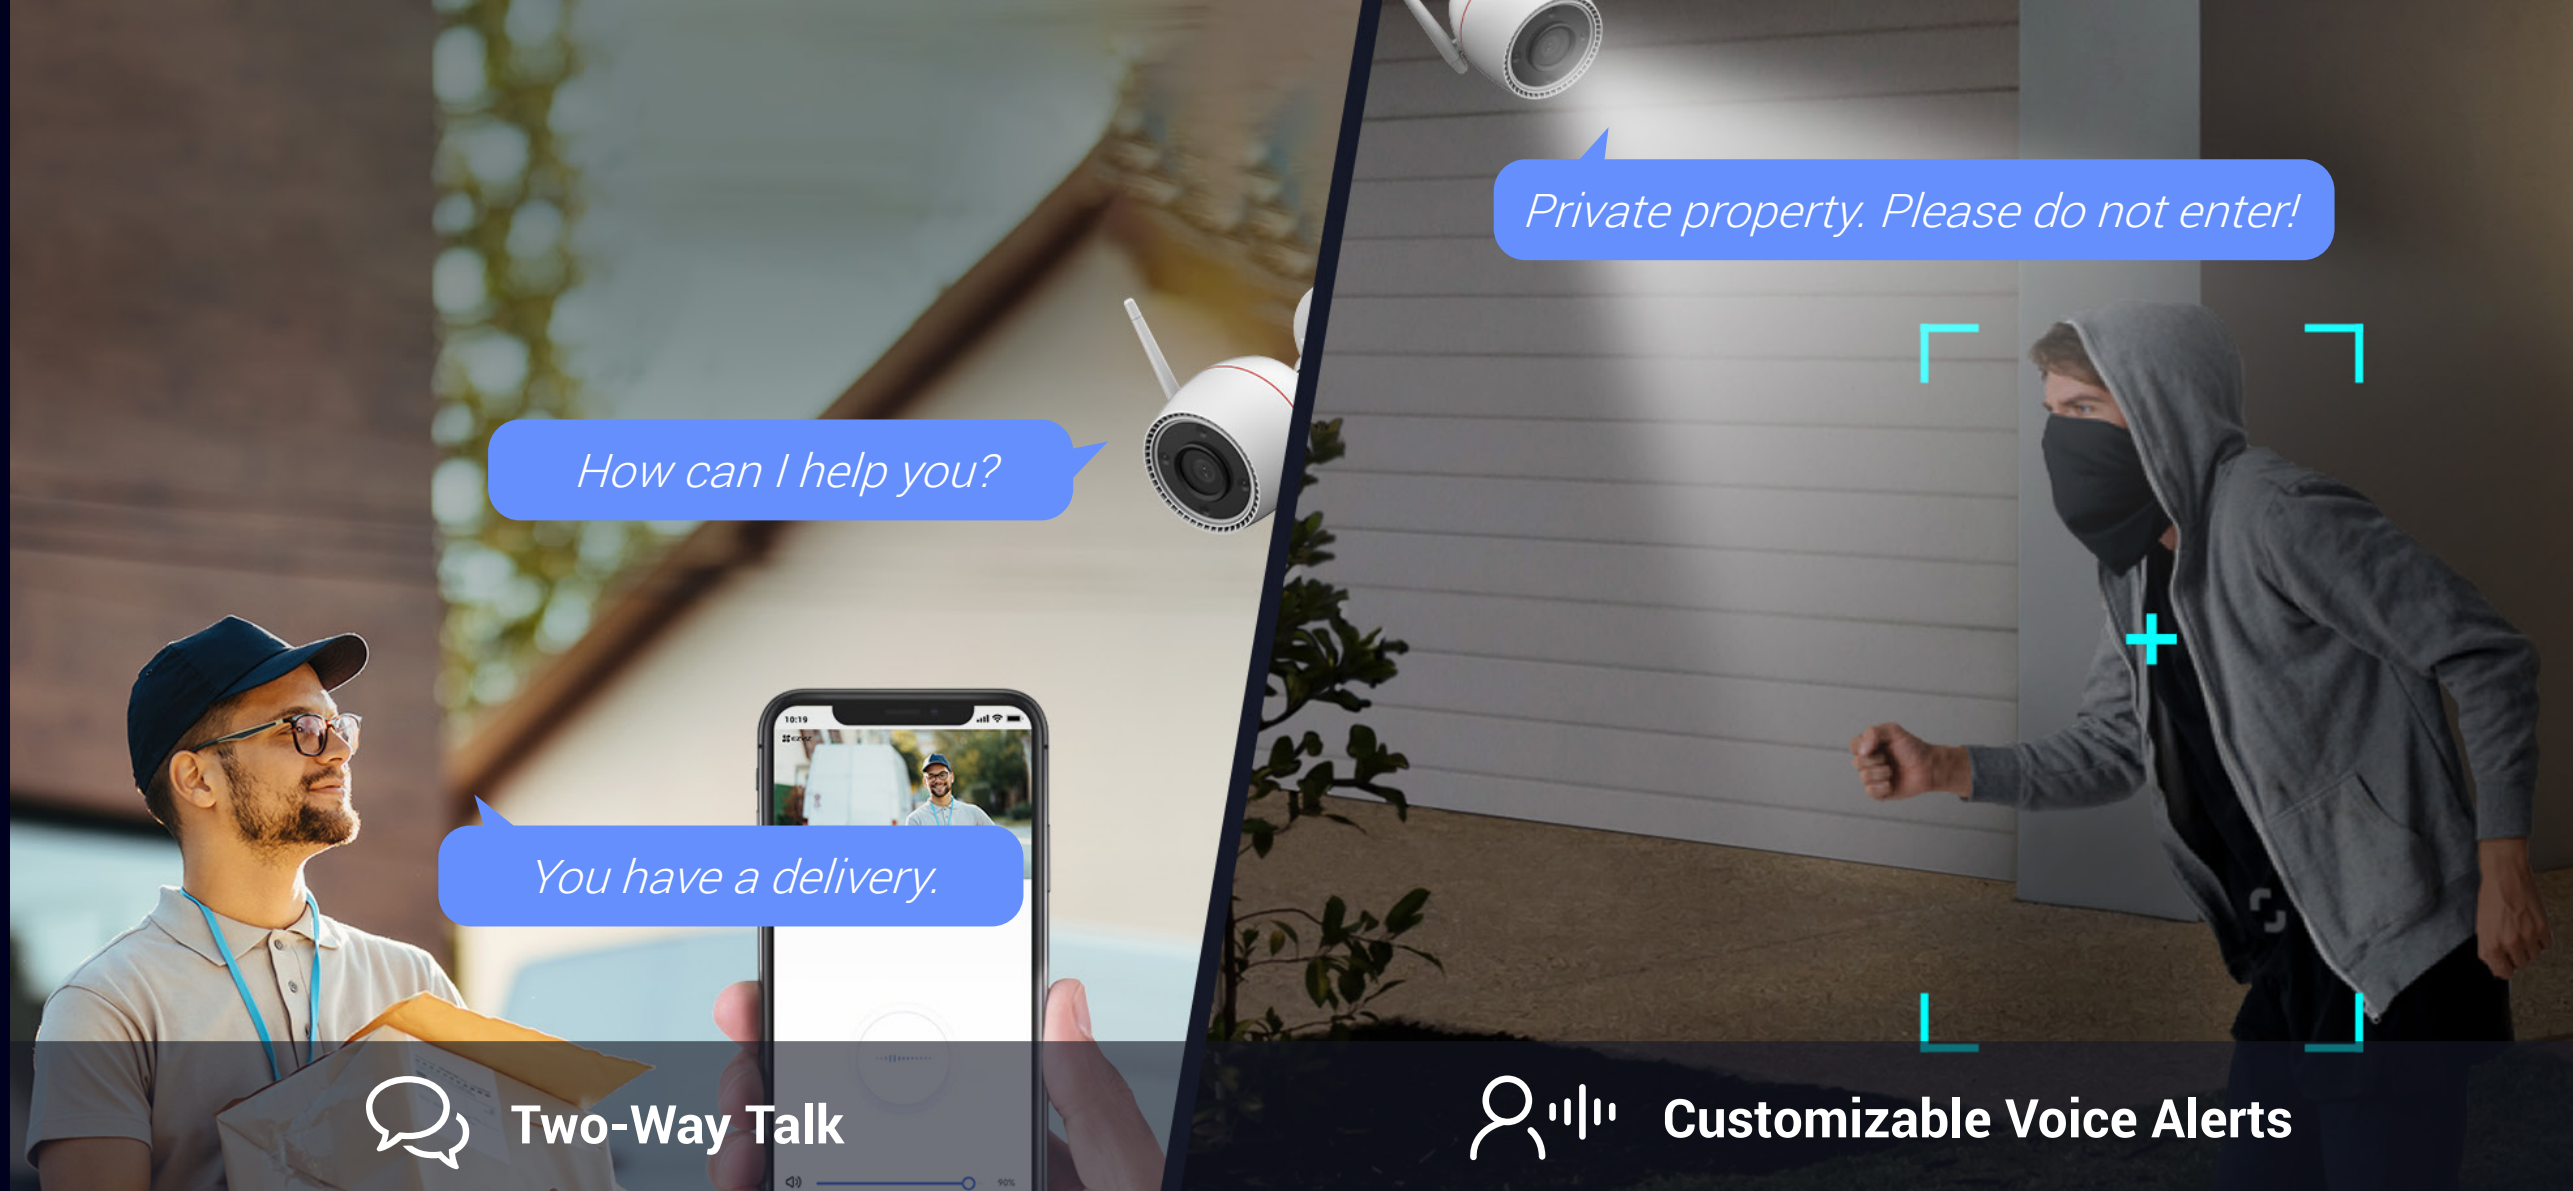

H3c **2K**

Wi-Fi Smart Home Camera

Reliably ready for every crucial moment

A well-built camera by quality and functionality, the H3c 2K is designed to provide 24/7 non-stop home protection in a smart way. Working as an outdoor guard for most homes, the camera renders ultra-sharp 2K video and colorful night vision, and is smart enough to detect human activities and provide active defense. Compact in size and durable against weathers, the H3c 2K can be your ideal home security camera.

AI algorithm for alerts that matter

The camera's onboard AI algorithm helps distinguish and detect moving people in particular, so as to reduce insignificant alerts caused by falling leaves or flying insects. You will receive smarter notifications that matter to you.

AI-Powered Human Shape Detection

Customizable Detection Zone

No Subscription Fee

EZVIZ

now

H3c 2K intelligent detection alarm
(2022-07-07 09:50:20)

A vigilant guard who works around the clock

The H3c 2K integrates EZVIZ's beloved active defense function to provide an extra layer of protection. Upon detection of intruders, the camera will set off a loud siren and flash two spotlights⁴ to warn them away.

You can integrate the H3c 2K to your existing smart home system. Voice-enable the live viewing with “Hey Google” or “Alexa” to check what’s happening on a bigger screen.

Extra-Large, safe storage options that you can trust