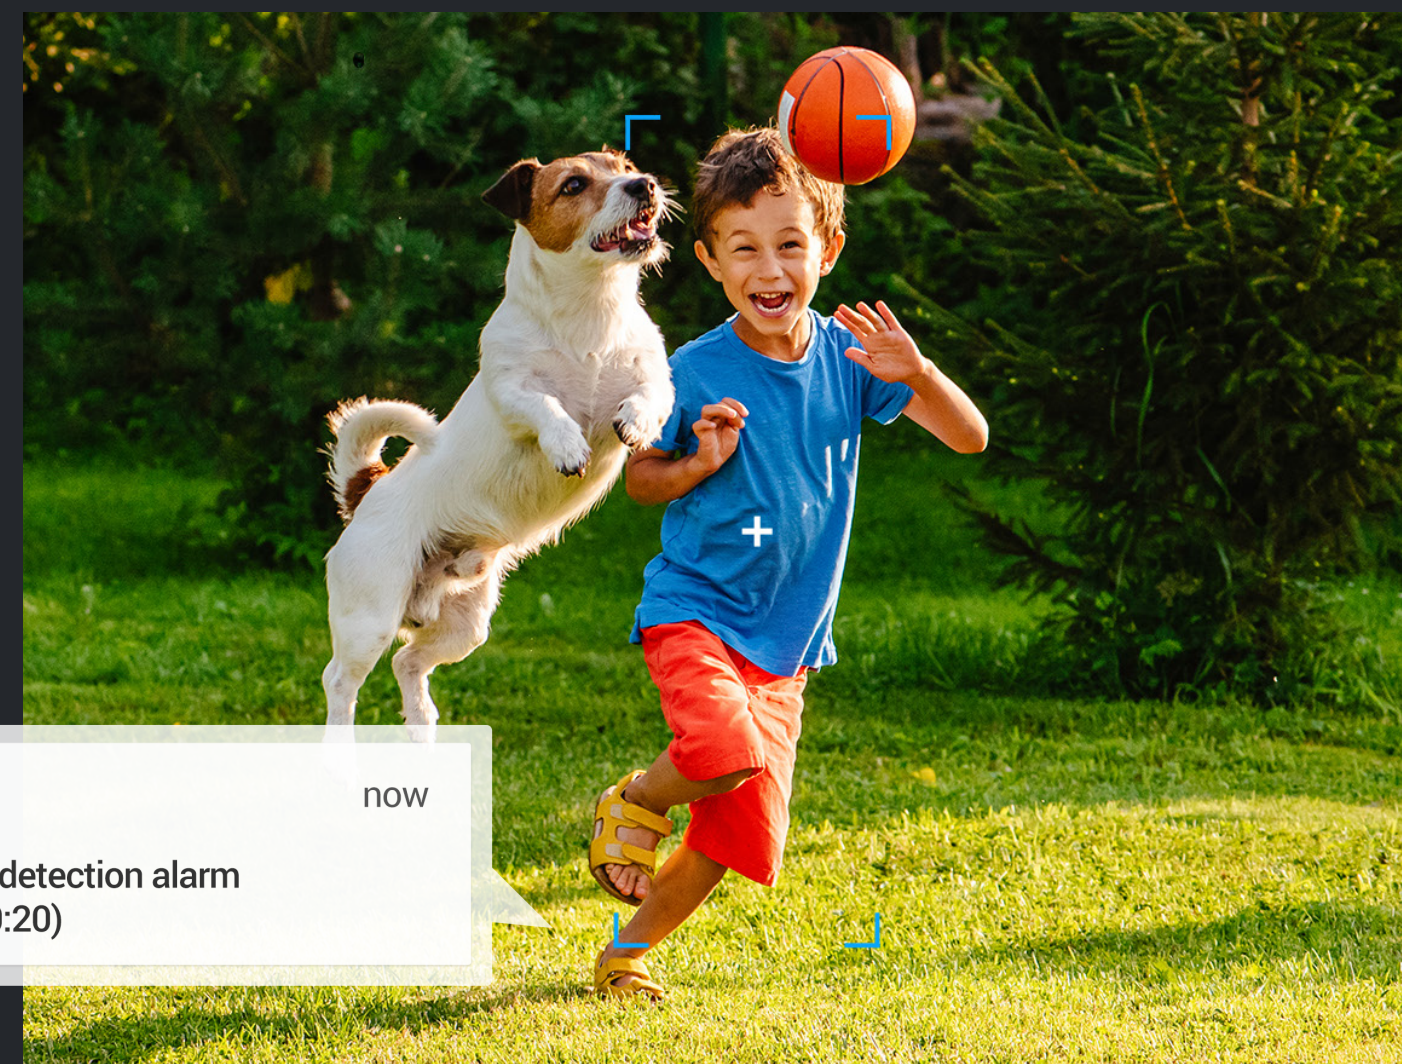

H3c **2K**

Wi-Fi Smart Home Camera

Reliably ready for every crucial moment

A well-built camera by quality and functionality, the H3c 2K is designed to provide 24/7 non-stop home protection in a smart way. Working as an outdoor guard for most homes, the camera renders ultra-sharp 2K video and colorful night vision, and is smart enough to detect human activities and provide active defense. Compact in size and durable against weathers, the H3c 2K can be your ideal home security camera.

2 Spotlights
Full-color night vision

2 IR Lights
Black-and-white night vision

Communications can be this easy

Enjoy two-way audio by simply using your smartphone. Or, pre-record a 10-second voice message that automatically plays upon human motion detection.

AI algorithm for alerts that matter

The camera's onboard AI algorithm helps distinguish and detect moving people in particular, so as to reduce insignificant alerts caused by falling leaves or flying insects. You will receive smarter notifications that matter to you.

AI-Powered Human Shape Detection

Customizable Detection Zone

No Subscription Fee

EZVIZ

now

H3c 2K intelligent detection alarm
(2022-07-07 09:50:20)

A vigilant guard who works around the clock

The H3c 2K integrates EZVIZ's beloved active defense function to provide an extra layer of protection. Upon detection of intruders, the camera will set off a loud siren and flash two spotlights⁴ to warn them away.