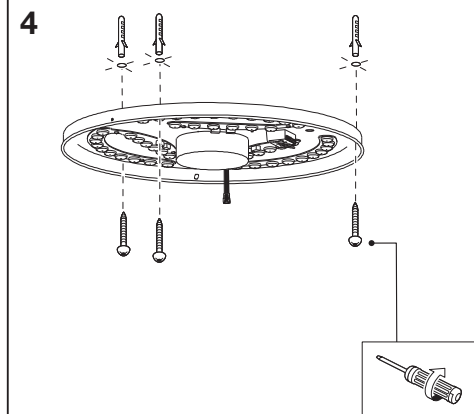

4058075573833
4058075573871

1460g

1x

3x

3x

1

↑ ON
↓ OFF

2

3

4

	EAN	This product contains a light source of energy efficiency class	Contained Light Source
SMART WIFI ORBIS CIRCLE 460 RGBTW BK	4058075573833	F	Contains 3 light sources 
SMART WIFI ORBIS CIRCLE 460 RGBTW WT	4058075573871	F	Contains 3 light sources 