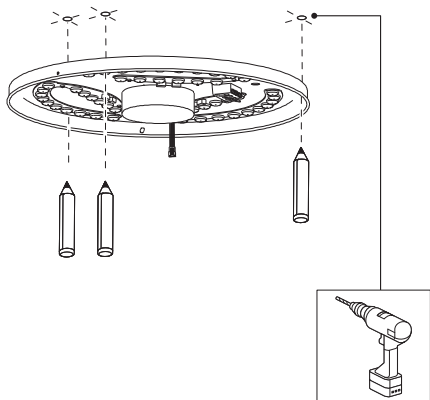

4058075573833
4058075573871

1460g

1x

3x

3x

1

↑ ON
↓ OFF

2

3

4

	EAN	This product contains a light source of energy efficiency class	Contained Light Source
SMART WIFI ORBIS CIRCLE 460 RGBTW BK	4058075573833	F	Contains 3 light sources 
SMART WIFI ORBIS CIRCLE 460 RGBTW WT	4058075573871	F	Contains 3 light sources 