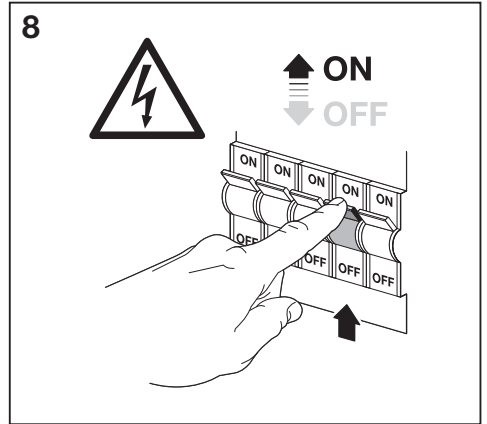

3

4

	EAN	This product contains a light source of energy efficiency class	Contained Light Source
SMART WIFI ORBIS CIRCLE 460 RGBTW BK	4058075573833	F	Contains 3 light sources 
SMART WIFI ORBIS CIRCLE 460 RGBTW WT	4058075573871	F	Contains 3 light sources 