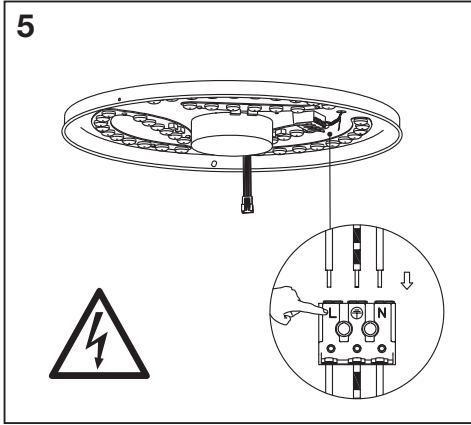

4058075573833
4058075573871

1460g

1x

3x

3x

1

↑ ON
↓ OFF

2

3

4

	EAN	This product contains a light source of energy efficiency class	Contained Light Source
SMART WIFI ORBIS CIRCLE 460 RGBTW BK	4058075573833	F	Contains 3 light sources 
SMART WIFI ORBIS CIRCLE 460 RGBTW WT	4058075573871	F	Contains 3 light sources 