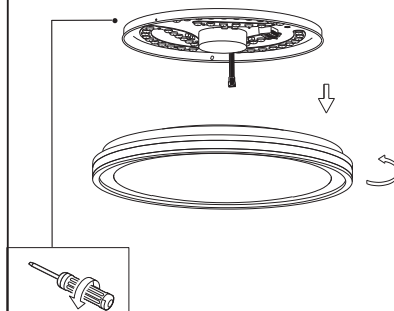

4058075573833
4058075573871

1460g

1x

3x

3x

1

↑ ON
↓ OFF

2

3

4

	EAN	This product contains a light source of energy efficiency class	Contained Light Source
SMART WIFI ORBIS CIRCLE 460 RGBTW BK	4058075573833	F	Contains 3 light sources 
SMART WIFI ORBIS CIRCLE 460 RGBTW WT	4058075573871	F	Contains 3 light sources 