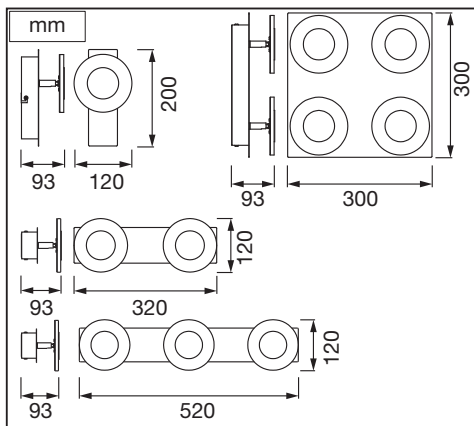

ORBIS WAVE

	EAN	W	Lumen module lm	Lumen output lm	K	θ_{beam} (°C)	V~	mA	Hz	DF
SMART WIFI ORBIS WAVE 200 IP44 TWCR	4058075573772	8	700	400	3000- 6500	-20...+40	220-240	38	50/60	>0.5
SMART WIFI ORBIS WAVE 320 IP44 TWCR	4058075573802	15	1400	800	3000- 6500	-20...+40	220-240	64	50/60	>0.7
SMART WIFI ORBIS WAVE 520 IP44 TWCR	4058075573857	21	2100	1100	3000- 6500	-20...+40	220-240	92	50/60	>0.7
SMART WIFI ORBIS WAVE 300SQ IP44 TWCR	4058075573901	26	2800	1500	3000- 6500	-20...+40	220-240	114	50/60	>0.9

	EAN	This product contains a light source of energy efficiency class	Contained Light Source
SMART WIFI ORBIS WAVE 200 IP44 TWCR	4058075573772	F	
SMART WIFI ORBIS WAVE 320 IP44 TWCR	4058075573802	F	Contains 2 light sources 
SMART WIFI ORBIS WAVE 520 IP44 TWCR	4058075573857	F	Contains 3 light sources 
SMART WIFI ORBIS WAVE 300SQ IP44 TWCR	4058075573901	F	Contains 4 light sources 