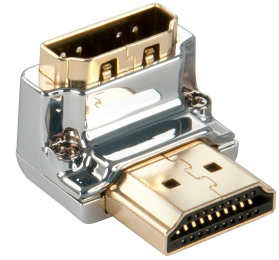

Lindy CROMO HDMI Male to HDMI Female 90 Degree Right Angle Adapter - Down

Brand : Lindy

Product code: 41505

Product name : CROMO HDMI Male to HDMI Female 90 Degree Right Angle Adapter - Down

- Create easy access to your HDMI ports on the rear of your HDTV
- High quality HDMI adapter
- Shielded, diecast metal HDMI adapter
- Ideal for situations where space is limited such as in-car AV installations
- Gold plated Male to Female HDMI Type A connectors
- Supports Full HD 1080p and above
- HDCP compliant

CROMO HDMI Male to HDMI Female 90 Degree Right Angle Adapter - Down

[Lindy CROMO HDMI Male to HDMI Female 90 Degree Right Angle Adapter - Down:](#)

The Lindy CROMO HDMI 90 Degree Down Adapter is a high quality adapter ideal for use with HDTV, home cinema and entertainment centre installations. It provides premium quality construction at an affordable price and features 24K gold plated contacts for optimum conductive ability and resistance to tarnishing and corrosion.

Lindy CROMO HDMI Male to HDMI Female 90 Degree Right Angle Adapter - Down. Connector 1: HDMI Type A (Standard), Connector 2: HDMI Type A (Standard), Connector contacts plating: Gold. Product colour: Metallic

Ports & interfaces

Connector 1 *	HDMI Type A (Standard)
Connector 2 *	HDMI Type A (Standard)
Connector 1 gender	Male
Connector 2 gender	Female
Connector contacts plating	Gold

Performance

Product colour *	Metallic
------------------	----------