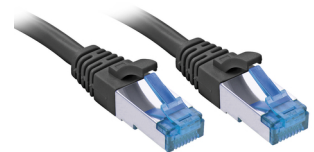

Lindy 47410 networking cable Black 0.3 m Cat6a S/FTP (S-STP)

Brand : Lindy

Product code: 47410

Product name : 47410

- Twisted Pair Patch Cable with RJ45 connectors
 - Cat.6A S/FTP PIMF, TPE
 - Integrated snagless connector for latch protection
 - Gold plated pins for better conductivity and elimination of signal loss
- 0.3m Cat.6A S/FTP TPE Network Cable, Black

Lindy 47410. Cable length: 0.3 m, Cable standard: Cat6a, Cable shielding: S/FTP (S-STP), Connector 1: RJ-45, Connector 2: RJ-45, Connector contacts plating: Gold, Product colour: Black

Features

Product colour *	Black
Cable length *	0.3 m
Cable standard *	Cat6a
Cable shielding *	S/FTP (S-STP)
Connector 1 *	RJ-45
Connector 2 *	RJ-45
Connector 1 gender *	Male
Connector 2 gender *	Male
Connector contacts plating	Gold