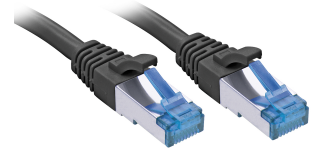

Lindy 47410 networking cable Black 0.3 m Cat6a S/FTP (S-STP)

Brand : Lindy

Product code: 47410

Product name : 47410

- Twisted Pair Patch Cable with RJ45 connectors
 - Cat.6A S/FTP PIMF, TPE
 - Integrated snagless connector for latch protection
 - Gold plated pins for better conductivity and elimination of signal loss
- 0.3m Cat.6A S/FTP TPE Network Cable, Black

Lindy 47410. Cable length: 0.3 m, Cable standard: Cat6a, Cable shielding: S/FTP (S-STP), Connector 1: RJ-45, Connector 2: RJ-45, Connector contacts plating: Gold, Product colour: Black

Features

Product colour *	Black
Cable length *	0.3 m
Cable standard *	Cat6a
Cable shielding *	S/FTP (S-STP)
Connector 1 *	RJ-45
Connector 2 *	RJ-45
Connector 1 gender *	Male
Connector 2 gender *	Male
Connector contacts plating	Gold