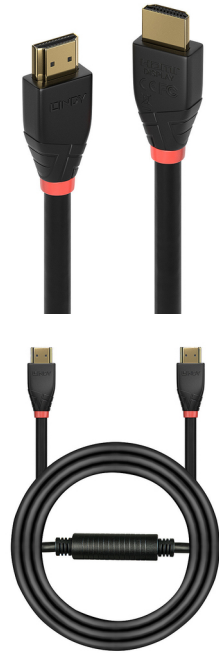

Lindy 25m Active HDMI 18G Cable

Brand : Lindy

Product code: 41074

Product name : 25m Active HDMI 18G Cable

- Creates a long distance HDMI connection between a 4K source device and display
- Delivers reliable 4K@60Hz resolutions over longer cable distances
- Active HDMI technology built into the connector for flexible installation
- Full support for HEC, ARC and CEC compliant devices
- 2 year warranty

25m Active HDMI 18G Cable

Lindy 25m Active HDMI 18G Cable. Cable length: 25 m, Connector 1: HDMI Type A (Standard), Connector 1 gender: Male, Connector 2: HDMI Type A (Standard), Connector 2 gender: Male, Connector contacts plating: Gold, HDMI version: 2.0, Maximum resolution: 4096 x 2160 pixels, Audio Return Channel (ARC), Product colour: Black

Features

Cable length *	25 m
Connector 1 *	HDMI Type A (Standard)
Connector 2 *	HDMI Type A (Standard)
Connector 1 gender *	Male
Connector 2 gender *	Male
Connector 1 form factor	Straight
Connector 2 form factor	Straight
Product colour *	Black
HDMI version	2.0
Dolby technologies	DTS-HD Master Audio, Dolby TrueHD
Audio Return Channel (ARC)	✓
HDMI Ethernet channel	✓
Bandwidth	18000 MB/s
Maximum resolution	4096 x 2160 pixels
Maximum refresh rate	60 Hz
AWG wire size	28

Features

Connector contacts plating *	Gold
Cable material	Copper
Cable jacket material	Polyvinyl chloride (PVC)
Cable shielding	Aluminum mylar foil
Colour depth	8 bit
Certification	CE, FCC, RoHS, REACH & UL