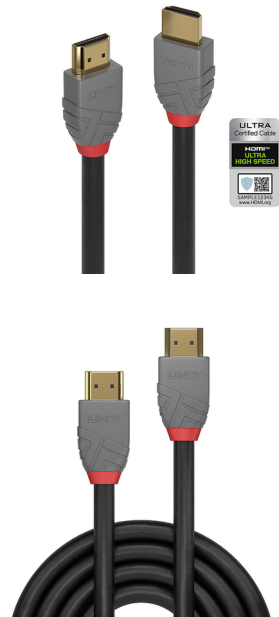

Lindy 2m Ultra High Speed HDMI Cable, Anthra Line

Brand : Lindy

Product code: 36953

Product name : 2m Ultra High Speed HDMI Cable, Anthra Line

- Professional choice Ultra High Speed HDMI 2.1 cable for commercial and high performance AV and IT installations

- Supports resolutions up to 10240x4320 4:2:0 12bit

- Robust PVC housing, 24K gold plated connectors and contacts

- Triple shielded cable, corrosion resistant copper 30AWG conductors

- HDMI 2.1 Ultra High speed Certified: 3D, 8k, 10K, and 48Gbps, HEC, ARC, CEC, Dolby® True HD, Dolby® Atmos, DTS-HD Master Audio, DTS:X; HDMI ATC certified; 10 year warranty

2m Ultra High Speed HDMI Cable, Anthra Line

Lindy 2m Ultra High Speed HDMI Cable, Anthra Line. Cable length: 2 m, Connector 1: HDMI Type A (Standard), Connector 1 gender: Male, Connector 2: HDMI Type A (Standard), Connector 2 gender: Male, Connector contacts plating: Gold, HDMI version: 2.1, 3D, Data transfer rate: 48 Gbit/s, Audio Return Channel (ARC), Product colour: Black

Features

High Dynamic Range (HDR) supported	✓
AWG wire size	30
Connector contacts plating *	Gold
Cable material	Copper
Cable jacket material	Polyvinyl chloride (PVC)
Quantity per pack *	1 pc(s)

Operational conditions