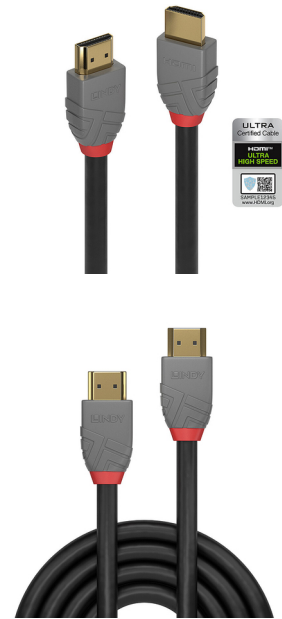

Lindy 0.5m Ultra High Speed HDMI Cable, Anthra Line

Brand : Lindy

Product code: 36951

Product name : 0.5m Ultra High Speed HDMI Cable, Anthra Line

- Professional choice Ultra High Speed HDMI 2.1 cable for commercial and high performance AV and IT installations

- Supports resolutions up to 10240x4320 4:2:0 12bit

- Robust PVC housing, 24K gold plated connectors and contacts

- Triple shielded cable, corrosion resistant copper 30AWG conductors

- HDMI 2.1 Ultra High speed Certified: 3D, 8k, 10K, and 48Gbps, HEC, ARC, CEC, Dolby® True HD, Dolby® Atmos, DTS-HD Master Audio, DTS:X; HDMI ATC certified; 10 year warranty

0.5m Ultra High Speed HDMI Cable, Anthra Line

Lindy 0.5m Ultra High Speed HDMI Cable, Anthra Line. Cable length: 0.5 m, Connector 1: HDMI Type A (Standard), Connector 1 gender: Male, Connector 2: HDMI Type A (Standard), Connector 2 gender: Male, Connector contacts plating: Gold, HDMI version: 2.1, 3D, Data transfer rate: 48 Gbit/s, Audio Return Channel (ARC), Product colour: Black

Features

High Dynamic Range (HDR) supported	✓
AWG wire size	30
Connector contacts plating *	Gold
Cable jacket material	Polyvinyl chloride (PVC)
Quantity per pack *	1 pc(s)

Operational conditions

Operating temperature (T-T)	0 - 50 °C
Storage temperature (T-T)	0 - 50 °C