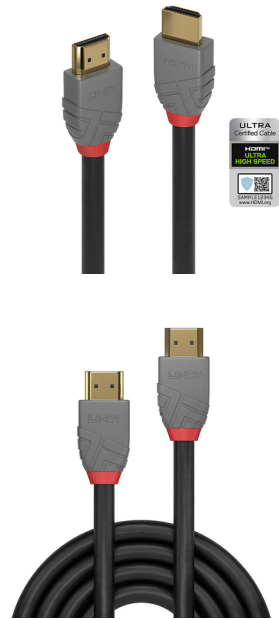

Lindy 1m Ultra High Speed HDMI Cable, Anthra Line

Brand : Lindy

Product code: 36952

Product name : 1m Ultra High Speed HDMI Cable, Anthra Line

- Professional choice Ultra High Speed HDMI 2.1 cable for commercial and high performance AV and IT installations

- Supports resolutions up to 10240x4320 4:2:0 12bit

- Robust PVC housing, 24K gold plated connectors and contacts

- Triple shielded cable, corrosion resistant copper 30AWG conductors

- HDMI 2.1 Ultra High speed Certified: 3D, 8k, 10K, and 48Gbps, HEC, ARC, CEC, Dolby® True HD, Dolby® Atmos, DTS-HD Master Audio, DTS:X; HDMI ATC certified; 10 year warranty

1m Ultra High Speed HDMI Cable, Anthra Line

Lindy 1m Ultra High Speed HDMI Cable, Anthra Line. Cable length: 1 m, Connector 1: HDMI Type A (Standard), Connector 1 gender: Male, Connector 2: HDMI Type A (Standard), Connector 2 gender: Male, Connector contacts plating: Copper, HDMI version: 2.1, 3D, Data transfer rate: 48 Gbit/s, Audio Return Channel (ARC), Product colour: Black

Features

Cable length *	1 m
Connector 1 *	HDMI Type A (Standard)
Connector 2 *	HDMI Type A (Standard)
Connector 1 gender *	Male
Connector 2 gender *	Male
Connector 1 form factor	Straight
Connector 2 form factor	Straight
Product colour *	Black
HDMI version	2.1
3D	✓
Supported graphics resolutions	10240 x 4320
Audio Return Channel (ARC)	✓
Data transfer rate	48 Gbit/s