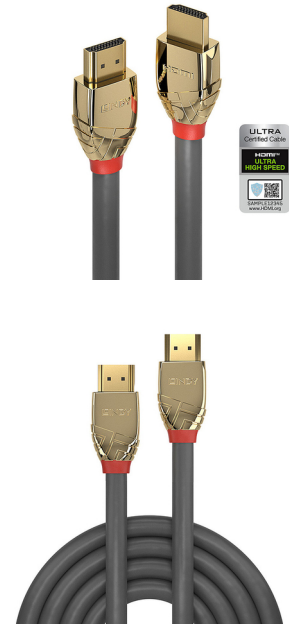

Lindy 1m Ultra High Speed HDMI Cable, Gold Line

Brand : Lindy

Product code: 37601

Product name : 1m Ultra High Speed HDMI Cable, Gold Line

- No compromise, ultimate performance certified Ultra High Speed HDMI 2.1 cable for demanding environments and mission critical systems
- Supports resolutions up to 10240x4320 4:2:0 12bit
- Full metal 24K gold plated housing, 24K gold plated connectors and contacts
- Low attenuation triple shielded cable, corrosion resistant, high performance OFC 30AWG conductors
- HDMI 2.1 Ultra High speed Certified: 3D, 4K, 48Gbps, HEC, ARC, eARC, CEC, Dolby® True HD, Dolby® Atmos, DTS-HD Master Audio, DTS:X; HDMI ATC certified; 25 year warranty

1m Ultra High Speed HDMI Cable, Gold Line

Lindy 1m Ultra High Speed HDMI Cable, Gold Line. Cable length: 1 m, Connector 1: HDMI Type A (Standard), Connector 1 gender: Male, Connector 2: HDMI Type A (Standard), Connector 2 gender: Male, Connector contacts plating: Gold, HDMI version: 2.1, Data transfer rate: 48 Gbit/s, Product colour: Grey

Features

Cable length *	1 m
Connector 1 *	HDMI Type A (Standard)
Connector 2 *	HDMI Type A (Standard)
Connector 1 gender *	Male
Connector 2 gender *	Male
Connector 1 form factor	Straight
Connector 2 form factor	Straight
Product colour *	Grey
HDMI version	2.1
Supported graphics resolutions	3840 x 2160, 4096 x 2160, 7680 x 4320, 10240 x 4320
Data transfer rate	48 Gbit/s

Features

High Dynamic Range (HDR) supported	✓
Maximum refresh rate	120 Hz
AWG wire size	30
Connector contacts plating *	Gold
Cable jacket material	Polyvinyl chloride (PVC)
Quantity per pack *	1 pc(s)

Operational conditions