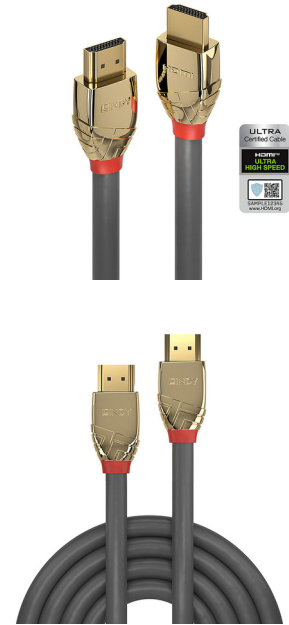

Lindy 2m Ultra High Speed HDMI Cable, Gold Line

Brand : Lindy

Product code: 37602

Product name : 2m Ultra High Speed HDMI Cable, Gold Line

- No compromise, ultimate performance certified Ultra High Speed HDMI 2.1 cable for demanding environments and mission critical systems
- Supports resolutions up to 10240x4320 4:2:0 12bit
- Full metal 24K gold plated housing, 24K gold plated connectors and contacts
- Low attenuation triple shielded cable, corrosion resistant, high performance OFC 30AWG conductors
- HDMI 2.1 Ultra High speed Certified: 3D, 4K, 48Gbps, HEC, ARC, eARC, CEC, Dolby® True HD, Dolby® Atmos, DTS-HD Master Audio, DTS:X; HDMI ATC certified; 25 year warranty

2m Ultra High Speed HDMI Cable, Gold Line
Lindy 2m Ultra High Speed HDMI Cable, Gold Line. Cable length: 2 m, Connector 1: HDMI Type A (Standard), Connector 1 gender: Male, Connector 2: HDMI Type A (Standard), Connector 2 gender: Male, Connector contacts plating: Gold, HDMI version: 2.1, Data transfer rate: 48 Gbit/s, Product colour: Grey

Features

Cable length *	2 m
Connector 1 *	HDMI Type A (Standard)
Connector 2 *	HDMI Type A (Standard)
Connector 1 gender *	Male
Connector 2 gender *	Male
Connector 1 form factor	Straight
Connector 2 form factor	Straight
Product colour *	Grey
HDMI version	2.1
Supported graphics resolutions	3840 x 2160, 4096 x 2160, 7680 x 4320, 10240 x 4320
Data transfer rate	48 Gbit/s

Features

High Dynamic Range (HDR) supported	✓
Maximum refresh rate	120 Hz
AWG wire size	30
Connector contacts plating *	Gold
Cable jacket material	Polyvinyl chloride (PVC)
Quantity per pack *	1 pc(s)

Operational conditions