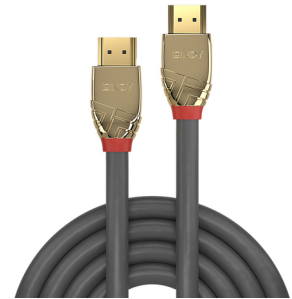

Lindy 20m Standard HDMI Cable, Gold Line

Brand : Lindy

Product code: 37868

Product name : 20m Standard HDMI Cable, Gold Line

- No compromise, ultimate performance Standard HDMI 2.0 cable for demanding environments and mission critical systems
- Supports UHD resolutions up to 4096x2160@60Hz 4:2:0 8bit
- Full metal 24K gold plated housing, 24K gold plated connectors and contacts
- Low attenuation triple shielded cable, corrosion resistant, high performance OFC 24AWG conductors
- HDMI 2.0 compliant: 3D, 4K, 10.2Gbps, HEC, ARC, CEC, Dolby® True HD, DTS-HD Master Audio; HDMI ATC certified; 25 year warranty

20m Standard HDMI Cable, Gold Line

Lindy 20m Standard HDMI Cable, Gold Line. Cable length: 20 m, Connector 1: HDMI Type A (Standard), Connector 1 gender: Male, Connector 2: HDMI Type A (Standard), Connector 2 gender: Male, Connector contacts plating: Gold, Maximum resolution: 4096 x 2160 pixels, Data transfer rate: 10.2 Gbit/s, Product colour: Grey

Features

Cable length *	20 m
Connector 1 *	HDMI Type A (Standard)
Connector 2 *	HDMI Type A (Standard)
Connector 1 gender *	Male
Connector 2 gender *	Male
Connector 1 form factor	Straight
Connector 2 form factor	Straight
Product colour *	Grey
Supported graphics resolutions	4096 x 2160
Supported video modes	2160p
Data transfer rate	10.2 Gbit/s
Maximum resolution	4096 x 2160 pixels
Maximum refresh rate	60 Hz

Features

AWG wire size	24
Connector contacts plating *	Gold
Cable jacket material	Polyvinyl chloride (PVC)
Colour depth	8 bit
Certification	REACH, UL, ATC
Quantity per pack *	1 pc(s)

Operational conditions