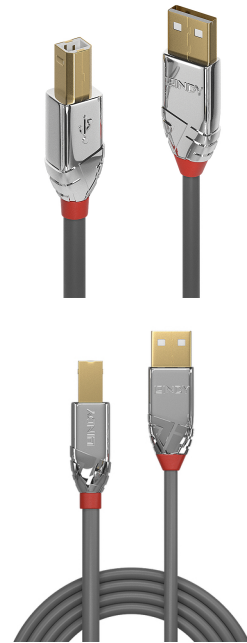

Lindy 2m USB 2.0 Type A to B Cable, Cromo Line

Brand : Lindy

Product code: 36642

Product name : 2m USB 2.0 Type A to B Cable, Cromo Line

- Superior performance and design USB 2.0 Type A to B cable
 - Supports data transfer speeds up to 480Mbps
 - Chrome design ABS housing, gold plated connectors and contacts
 - Double shielded cable, corrosion resistant, high performance tinned copper conductors
 - USB 2.0, 480Mbps; 10 year warranty
- 2m USB 2.0 Type A to B Cable, Cromo Line

Lindy 2m USB 2.0 Type A to B Cable, Cromo Line:

From the Lines cable connectivity concept developed by Lindy, Cromo Line USB 2.0 Type A to B cables are high performance, designer connections that combine premium construction with striking connector architecture.

Cromo Line USB 2.0 cables feature double shielded construction with tinned copper conductors for premium performance and corrosion resistance. High quality gold plated contacts and connectors maintain optimal signal integrity and maximum reliability.

Data transfer speeds up to 480Mbps are supported for the quick and effortless transfer of large data volumes.

Cromo Line USB 2.0 Type A to B cables are available in lengths of 0.5m to 7.5m.

Features

USB version *	USB 2.0
Connector 1 *	USB A
Connector 2 *	USB B
Connector 1 gender *	Male
Connector 2 gender *	Male
Connector 1 form factor	Straight
Connector 2 form factor	Straight
AWG wire size	24/28
Connector contacts plating	Gold
Cable jacket material	Polyvinyl chloride (PVC)
Conductor material	Tinned copper
Maximum data transfer rate	480 Mbit/s
Maximum data transfer rate	0.48 Gbit/s