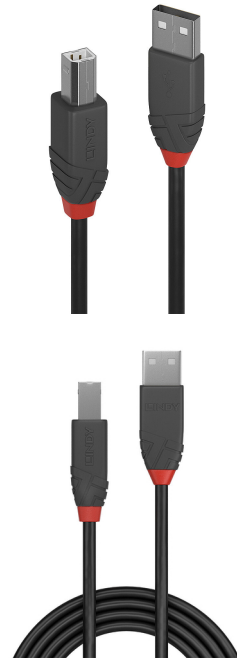

Lindy 0.2m USB 2.0 Type A to B Cable, Anthra Line

Brand : Lindy

Product code: 36670

Product name : 0.2m USB 2.0 Type A to B Cable, Anthra Line

0.2m USB 2.0 Type A to B Cable, Anthra Line

[Lindy 0.2m USB 2.0 Type A to B Cable, Anthra Line:](#)

Anthra Line USB 2.0 cables are premium connections that feature double shielded construction with copper conductors for performance and corrosion resistance. High quality gold plated contacts and connectors maintain optimal signal integrity and maximum reliability.

Data transfer speeds up to 480Mbps are supported for the quick and effortless transfer of large data volumes.

Anthra Line USB 2.0 Type A to B cables are available in lengths from 0.2m to 10m.

Lindy 0.2m USB 2.0 Type A to B Cable, Anthra Line. Cable length: 0.2 m. Connector 1: USB A, Connector 2: USB B, USB version: USB 2.0, Maximum data transfer rate: 0.48 Gbit/s, Connector contacts plating: Nickel/Gold, Product colour: Black, Grey

Features

USB version *	USB 2.0
Connector 1 *	USB A
Connector 2 *	USB B
Connector 1 gender *	Male
Connector 2 gender *	Male
Connector 1 form factor	Straight
Connector 2 form factor	Straight
AWG wire size	28/26
Connector contacts plating	Nickel/Gold
Cable jacket material	Polyvinyl chloride (PVC)
Conductor material	Copper
Maximum data transfer rate	480 Mbit/s
Maximum data transfer rate	0.48 Gbit/s