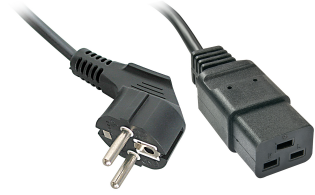

Lindy Stromversorgung Black 2 m CEE7/4 IEC C19

Brand : Lindy

Product code: 30344

Product name : Stromversorgung

- Schuko 2 Pin Plug to IEC C19
 - Fully moulded
 - Total length: 2m
 - Colour: Black
- Schuko to IEC C19 Mains Cable, 2m

[Lindy Stromversorgung Black 2 m CEE7/4 IEC C19:](#)

LINDY power cables are perfect for use in professional areas (recording studios, light systems and also for event locations of any kind, etc.) - but you can also use them in private sections.

Due to the high temperature resistance from -10 to 70°C during operation these cables can also be used in non air-conditioned areas.

Lindy Stromversorgung. Cable length: 2 m, Connector 1: CEE7/4, Connector 2: IEC C19

Features

Product colour *	Black
Connector 1 gender *	Male
Connector 2 gender *	Female
Cable length *	2 m
Connector 1 *	CEE7/4

Features

Connector 2 * IEC C19

Power

Maximum current 16 A

Logistics data

Harmonized System (HS) code 84733080