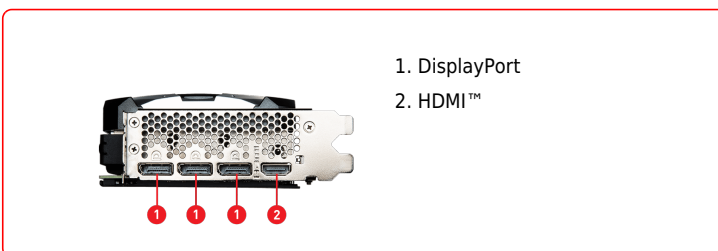

## SPECIFICATIONS

<b>Model Name</b>	GeForce RTX™ 4070 VENTUS 3X 12G OC
<b>Graphics Processing Unit</b>	NVIDIA® GeForce RTX™ 4070
<b>Interface</b>	PCI Express® Gen 4
<b>Core Clocks</b>	Extreme Performance: 2520 MHz (MSI Center) Boost: 2505 MHz
<b>CUDA® CORES</b>	5888 Units
<b>Memory Speed</b>	21 Gbps
<b>Memory</b>	12GB GDDR6X
<b>Memory Bus</b>	192-bit
<b>Output</b>	DisplayPort x 3 (v1.4a) HDMI™ x 1 (Supports 4K@120Hz HDR, 8K@60Hz HDR, and Variable Refresh Rate as specified in HDMI™ 2.1a)
<b>HDCP Support</b>	Y
<b>Power consumption</b>	200W
<b>Power connectors</b>	8pin x 1
<b>Recommended PSU</b>	650 W
<b>Card Dimension (mm)</b>	308 x 120 x 43 mm
<b>Weight (Card / Package)</b>	811g/1152g
<b>DirectX Version Support</b>	12 Ultimate
<b>OpenGL Version Support</b>	4.6
<b>Maximum Displays</b>	4
<b>G-SYNC® technology</b>	Y
<b>Digital Maximum Resolution</b>	7680 x 4320

## CONNECTIONS

1. DisplayPort
2. HDMI™