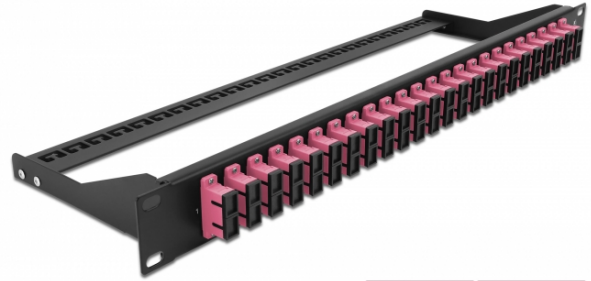

19" Fibre Patch Panel 24 port SC Duplex violet

Description

This patch panel by Delock can be mounted in a 19" rack. The jacks on the front and rear of the panel provide convenient connections for fibre patch cable.

Specification

- Connectors:
 - 24 x SC Duplex female >
 - 24 x SC Duplex female
- Colour: violet
- For 48 OM4 Multi-mode fibers
- Zirconia ceramic ferrule with protection cap
- For mounting in 19" racks, 1U
- Removable strain relief
- Housing colour: black
- Dimensions (LxWxH): ca. 482.6 x 150.0 x 43.6 mm

Package content

- 19" patch panel

Item no. 43396

EAN: 4043619433964

Country of origin: China

Package: White Box

General	
Mounting type:	19 in
Physical characteristics	
Housing colour:	black
Depth:	150 mm
Width:	482.6 mm
Height:	43.6 mm