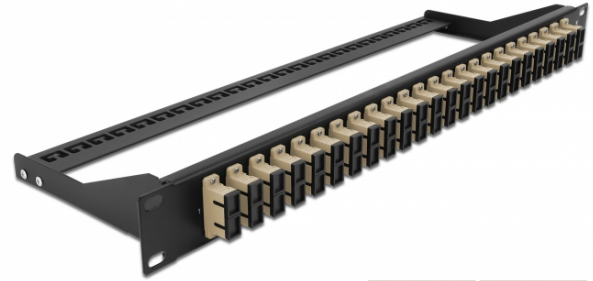

# 19" Fibre Patch Panel 24 port SC Duplex beige

## Description

This patch panel by Delock can be mounted in a 19" rack. The jacks on the front and rear of the panel provide convenient connections for fibre patch cable.

## Specification

- Connectors:
  - 24 x SC Duplex female >
  - 24 x SC Duplex female
- Colour: beige
- For 48 OM2 Multi-mode fibers
- Zirconia ceramic ferrule with protection cap
- For mounting in 19" racks, 1U
- Removable strain relief
- Housing colour: black
- Dimensions (LxWxH): ca. 482.6 x 150.0 x 43.6 mm

## Package content

- 19" patch panel