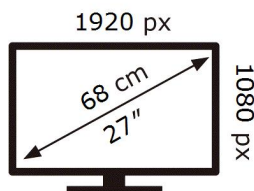

ENERG

SAMSUNG

S27AM502NR

26 kWh/1000h

ABCDEF **G**

40 kWh/1000h

2019/2013