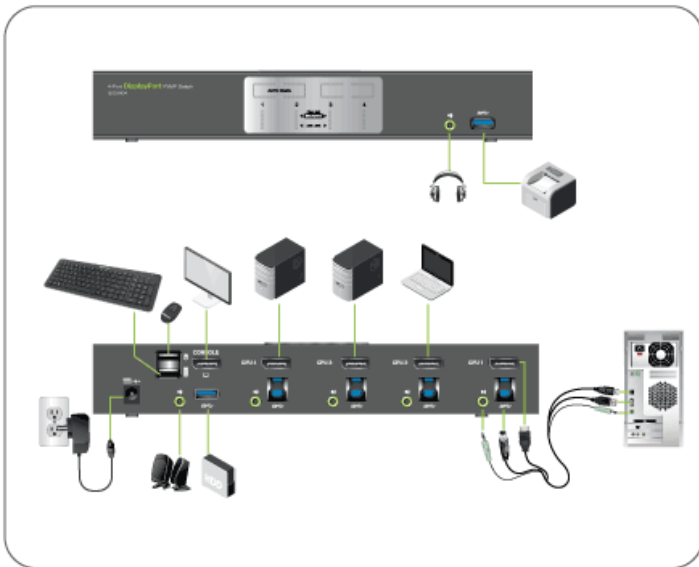

Requirements

Package Contents

1. **Console**
   - DisplayPort compatible monitor
   - **Computer**
   - DisplayPort port
   - USB Type-A port
   - **Wireless Keyboard and Mouse**
   - Windows® 7, Windows® 8, Windows® 8.1, Windows® 10
   - Mac OS X 10.3+*
2. 1 x 4-Port 4K UHD DisplayPort 1.1 KVMP
   - 1 x Wireless Keyboard
   - 1 x Wireless Touch Sensor Mouse
   - 1 x USB RF Receiver
   - 4 x DisplayPort Cables (6ft.)
   - 4 x USB 3.0 Cables (6ft.)
   - 4 x Audio Cables (6ft.)
   - 1 x Power Adapter
   - 1 x Manual

*Some function keys may not work with older Mac OS Systems
**Use with video adapter may change performance

Specifications

Function	GCS1904-KM
Computer Connections	
Direct	4
Port Selection	
	Pushbutton & Hotkeys
Console Connectors	
Monitor	1 x DisplayPort
Keyboard	1 x USB Type A
Mouse	1 x USB Type A
Audio	2 x 3.5mm Mini Stereo Jack (Front and Rear)
CPU Connectors	
Monitor	4 x DisplayPort
Keyboard & Mouse	4 x USB 3.0 Type B
Audio	4 x 3.5mm Mini Stereo Jack
Switches	
F/W Upgrade	1 x USB Type B
Port Selection	4 x Pushbuttons
Connectors	
USB	2 x USB 3.0 Type A
LEDs	
Mode	4 x Orange
KVM	4 x Orange
Audio	4 x Orange
USB Peripherals	4 x Green
Emulation	

Dimensions	GCS1904-KM
Master Carton	
Width	9" (22.86cm)
Height	10" (25.4cm)
Depth	22" (55.88cm)
Master Carton Qty.	1
Weight	
Master Carton Wt.	7.65lb (3.48kg)