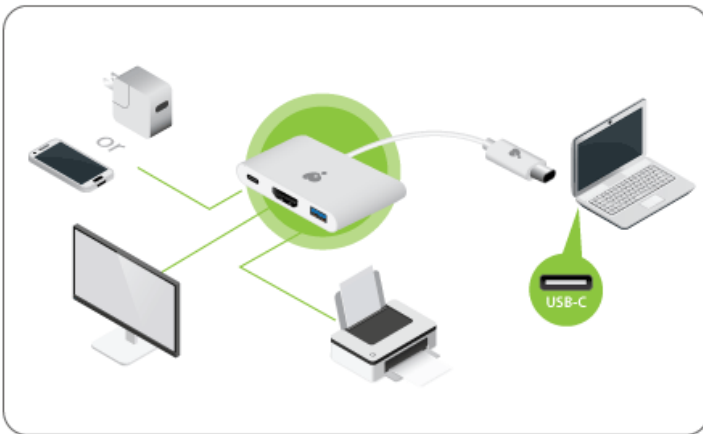

Requirements

Package Contents

Requirements	Package Contents
• Computer	• 1 x GUC3C3H
• Windows and Mac USB-C Enabled Computers	• 1 x Warranty Card
• DP (DisplayPort) ALT Mode Support