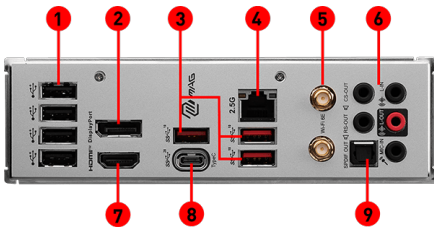

SPECIFICATIONS

Model Name	MAG B760M MORTAR MAX WIFI DDR4
CPU Support	Supports 12th/ 13th Gen Intel® Core™ Processors, Pentium® Gold and Celeron® Processors
CPU Socket	LGA 1700
Chipset	Intel® B760 Chipset
Expansion Slots	1x PCIe 5.0 x16 slot, 1x PCIe 4.0 x16 slot, 1x PCIe 3.0 x1 slot
Display Interface	Support 4K@60Hz as specified in HDMI 2.1, DisplayPort 1.4 - Requires Processor Graphics
Memory Support	4 DIMMs, Dual Channel DDR4 5333+MHz (OC)
Storage	2x M.2 Gen4 x4 64Gbps slots, 6x SATA 6Gb/s ports
USB ports	1x USB 3.2 Gen 2x2 20Gbps (Type-C) 4x USB 3.2 Gen 2 10Gbps (Type-A + Type-C) 2x USB 3.2 Gen 1 5Gbps (Type-A) 8x USB 2.0
LAN	Realtek® RTL8125BG 2.5Gbps LAN
Wireless / Bluetooth	Intel® Wi-Fi 6E, Bluetooth 5.3
Audio	8-Channel (7.1) HD Audio with Audio Boost

CONNECTIONS

1. USB 2.0 Port
2. DisplayPort 1.4
3. USB 3.2 Gen 2 10Gbps Type-A
4. 2.5G LAN Port
5. Wi-Fi / Bluetooth Antenna
6. HD Audio Connectors
7. HDMI™ 2.1 Port
8. USB 3.2 Gen 2x2 20Gbps Type-C
9. Optical S/PDIF OUT