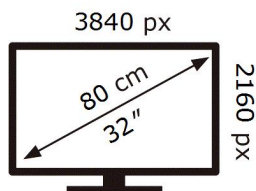

ENERG

SAMSUNG

F32TU870VP

32 kWh/1000h

ABCDEF **G**

59 kWh/1000h

2019/2013