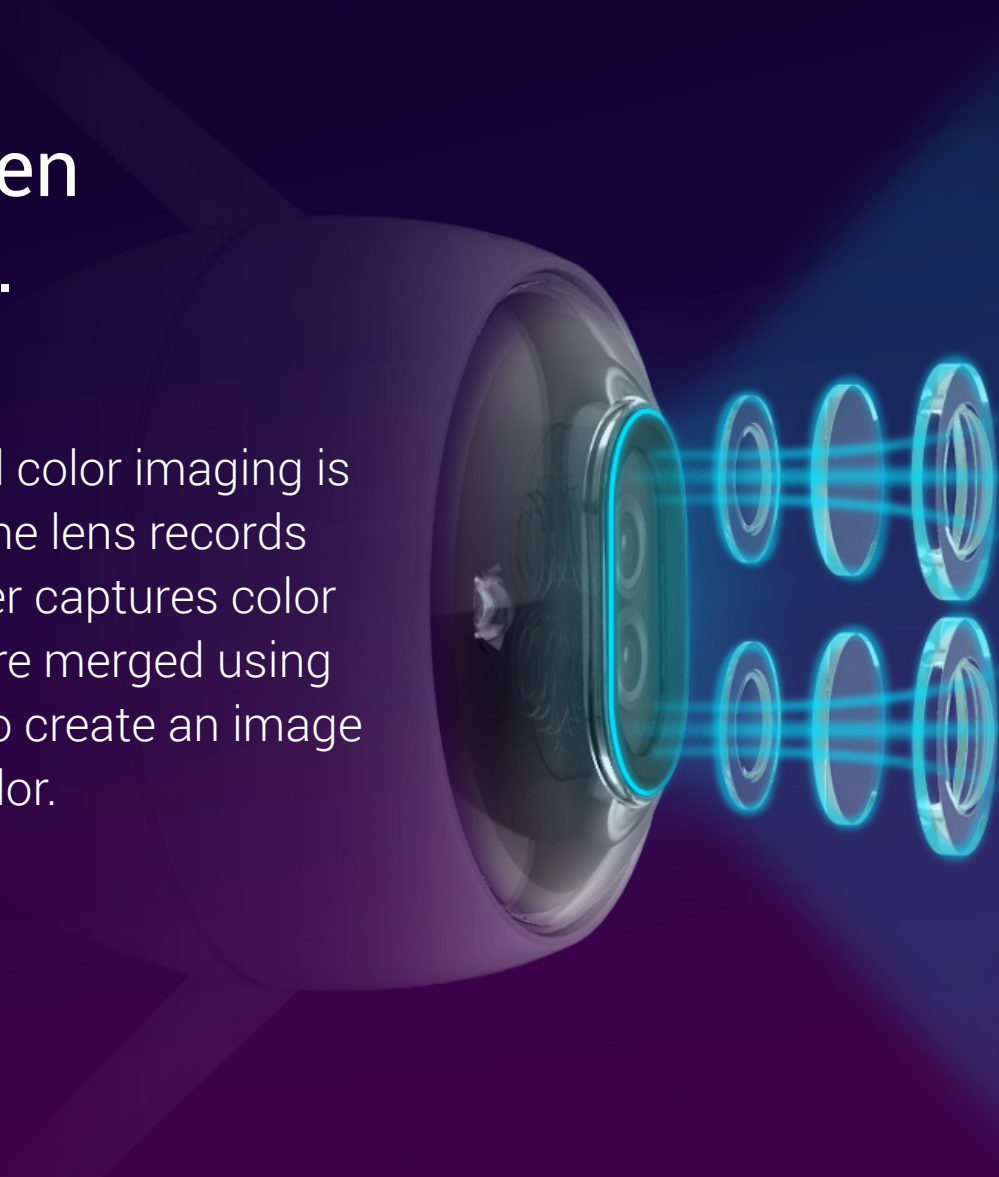

C3X

AI-Powered Dark-Fighter

Dual-lens Wi-Fi camera with built-in AI.

Meet the world's first commercial-grade security camera with a dual-lens setup. Night time color video has become a reality, even with the absence of supplemental lights. And built-in AI algorithms just made everything easier. Now you can get accurate alerts when people and vehicles appear in your specified zones. Get protection with the C3X, in high-tech and professional fashion.

Intelligent Dual-Lens

Color Night Vision

Embedded AI Deep Learning Algorithm

Human/Vehicle Shape Detection

H.265

H.265 Video Compression

Active Defense with Siren and Strobe Light

Dustproof and Waterproof IP67

Customizable Voice Alerts

The first dual-lens seen on a security camera.

In the dual-2 MP camera setup, vivid color imaging is accomplished using two lenses – one lens records the ambient brightness and the other captures color information. Then the two images are merged using EZVIZ's own proprietary algorithm to create an image that is rich in details and realistic color.