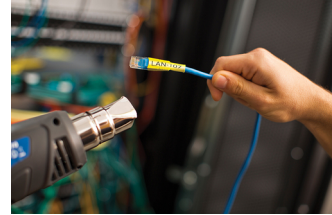

## Brother HSE-611E label-making tape

**Brand :** Brother

**Product code:** HSE-611E

**Product name :** HSE-611E

Brother HSE-611E. Product colour: Yellow, Brand compatibility: Brother. Quantity per pack: 1 pc(s)