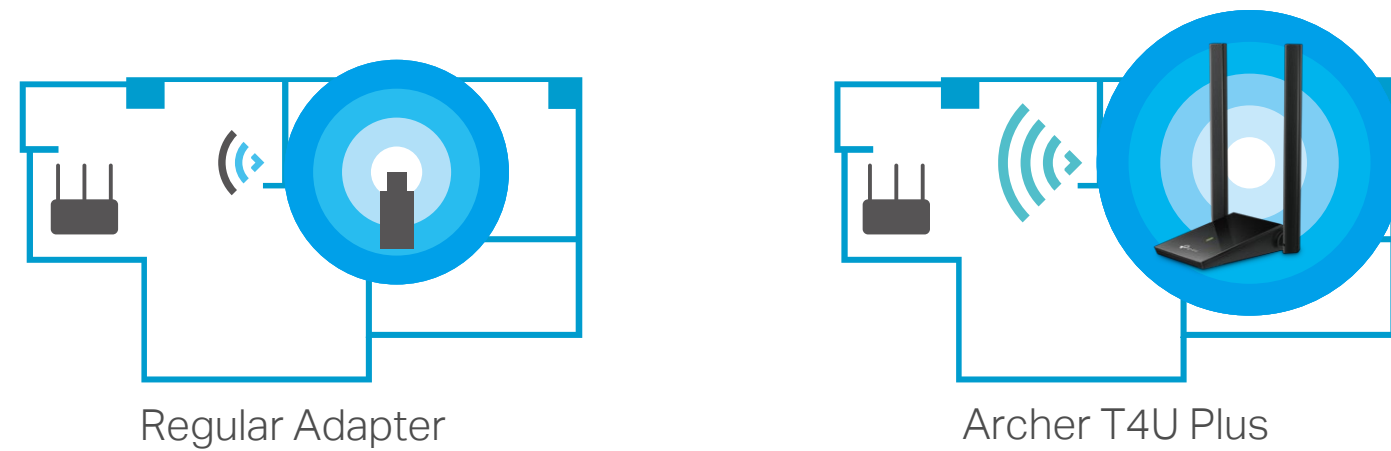

AC1300 Dual Band Wi-Fi

The Archer T4U Plus receives Wi-Fi signals on two separate bands for all your online needs. Choose the 2.4 GHz band for up to 400 Mbps of surfing, emailing and social media, or switch to 5 GHz for up to 867 Mbps of gaming, HD streaming and large file downloads.

MU-MIMO for Higher Efficiency

MU-MIMO provides two simultaneous data streams, improving the throughput and efficiency of the entire network when working with a compatible MU-MIMO router.⁵

Highlights

Boosted Coverage with High-Gain Antennas

Two powerful 5 dBi high-gain antennas reach your router from farther away, receiving and sustaining reliable wireless connections even across multiple walls or floors.

Flexible Design for Easy Use

A 1-meter USB 3.0 cable and adjustable multi-directional antenna design simplify finding a spot for Archer T4U Plus in your workplace.

Specifications

Hardware

- Antennas: 2× External 5 dBi High Gain Antennas
- LED: Status
- Dimensions: 84 × 156.3 × 19.2 mm (3.3 × 6.2 × 0.76 in)

Others

- Package Contents
 - AC1300 Dual Antennas High-Gain Wireless USB Adapter Archer T4U Plus
 - Quick Installation Guide
 - Resource CD
 - 1-meter USB 3.0 Cable
- Certification
 - FCC, CE, RoHS
- System Requirements
 - Supported operating systems include Windows 10/8.1/8/7, macOS[‡]
- Environment
 - Operating Temperature: 0°C~40°C (32°F ~104°F)
 - Operating Humidity: 10%~90% non-condensing
 - Storage Humidity: 5%~90% non-condensing