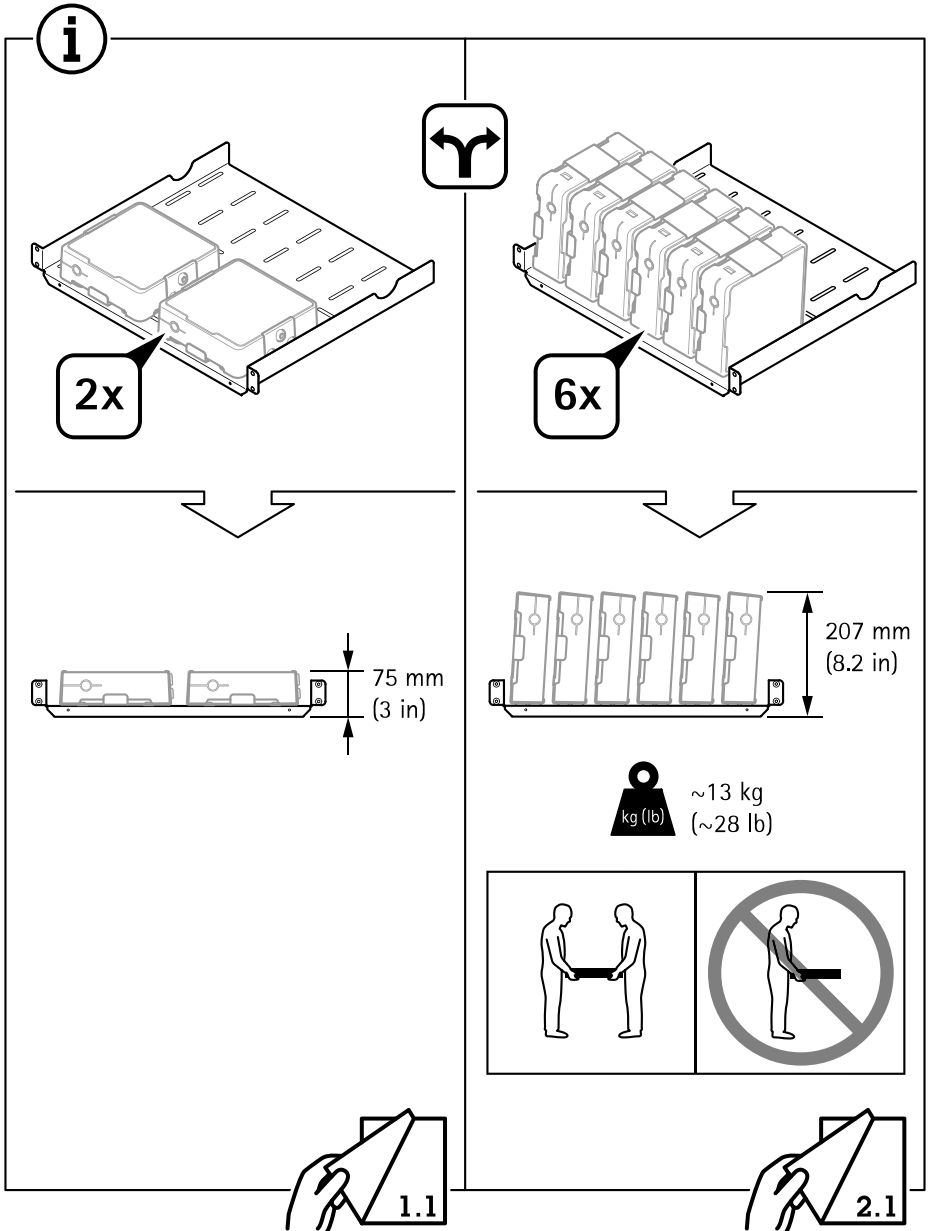

Learn more!

Visit Axis learning center axis.com/learning for useful trainings, webinars, tutorials and guides.

AXIS TW8100 Rack Mount

AXIS TW8100 Rack Mount

1.1

1.2

1.3

1 N m
(0.7 lb ft)