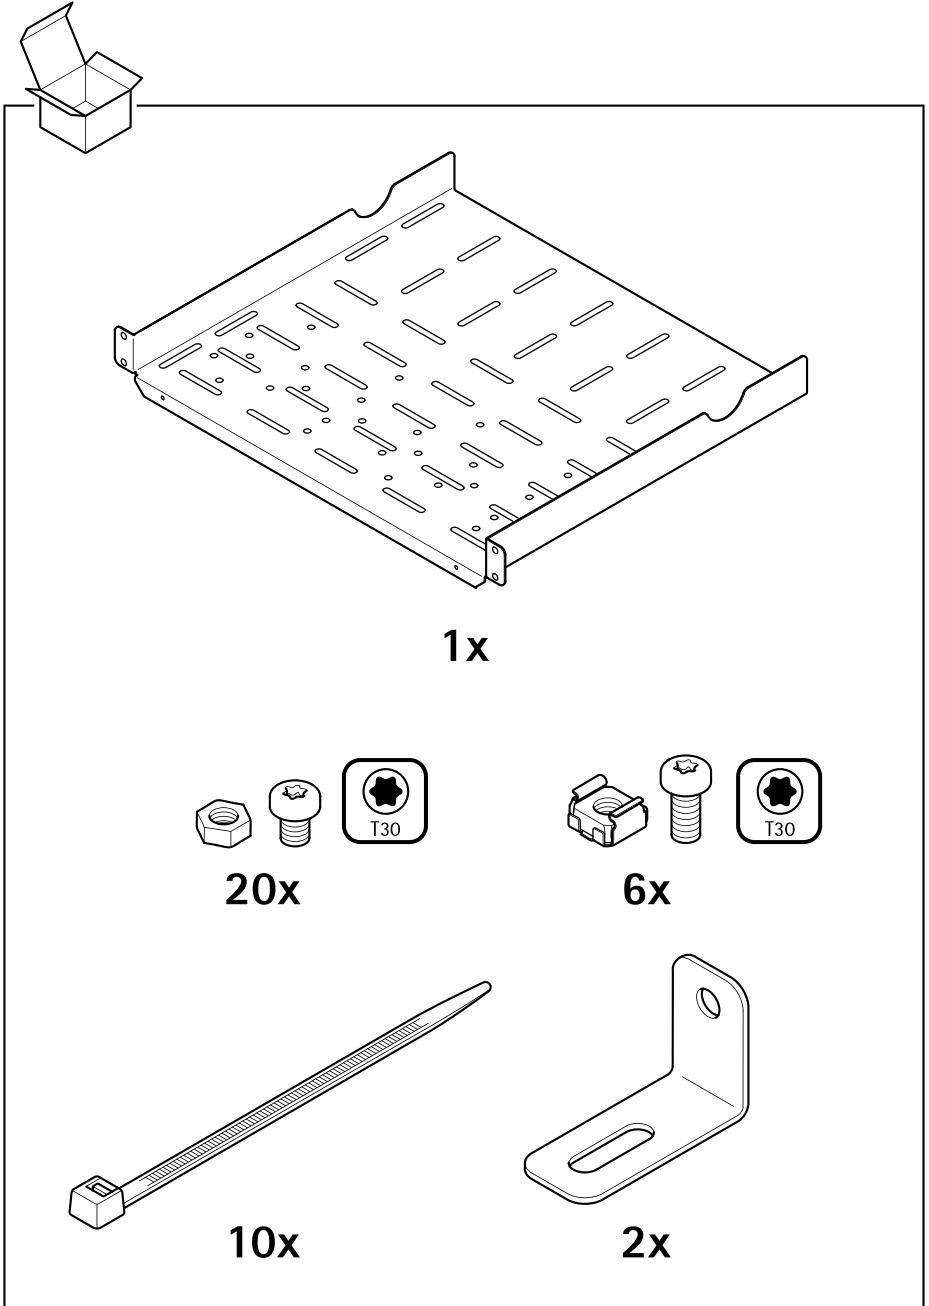

Learn more!

Visit Axis learning center axis.com/learning for useful trainings, webinars, tutorials and guides.

AXIS TW8100 Rack Mount

AXIS TW8100 Rack Mount

1.1

1.2

1.3

1 N m
(0.7 lb ft)