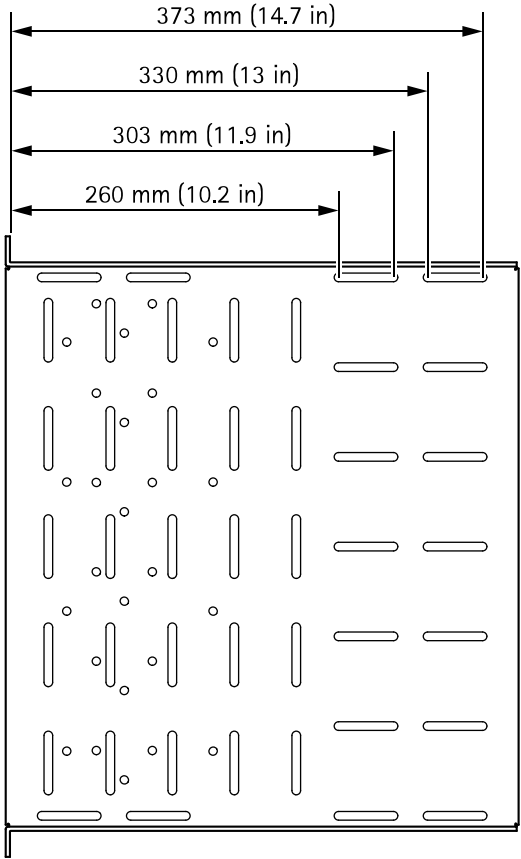

Learn more!

Visit Axis learning center axis.com/learning for useful trainings, webinars, tutorials and guides.

AXIS TW8100 Rack Mount

AXIS TW8100 Rack Mount

1.1

1.2

1.3

1 N m
(0.7 lb ft)