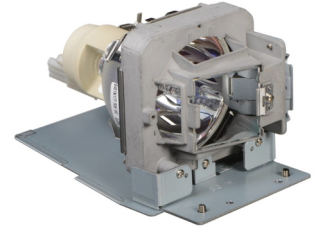

BenQ 5J.JFG05.A01 projector lamp

Brand : BenQ

Product code: 5J.JFG05.A01

Product name : 5J.JFG05.A01

Lamp for MH750 / SX751/ SW752 / SH753/ SU754

BenQ 5J.JFG05.A01. Brand compatibility: Benq, Compatibility: MH750 / SX751/ SW752 / SH753/ SU754