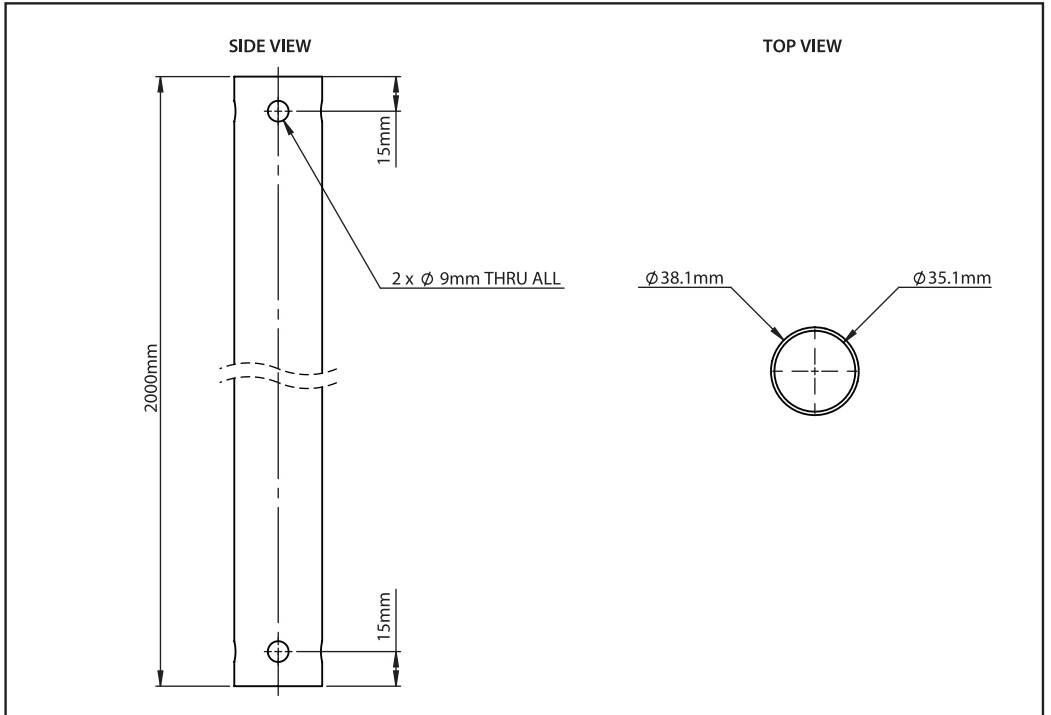

B-TECH AV MOUNTS

B-TECH AV MOUNTS

BT5935-200

2M POLE (Ø38MM)

USE WITH A BT5920 MOUNT

PARTS LIST

ITEM	DESCRIPTION	QTY
1	POLE - L:200cm	1

BT5935-200

2M POLE (Ø38MM)

**PRODUCT DIMENSIONS****CONTACT:**info@btechavmounts.com

©2020 B-Tech International Design & Manufacturing Ltd. All rights reserved.
B-Tech AV Mounts is a division of B-Tech International Design & Manufacturing Ltd.
B-Tech AV Mounts and the B-Tech logo are registered trade marks.
All other brands and product names are trademarks of their respective owners.
Photographs are for illustrative purposes only. E&OE.