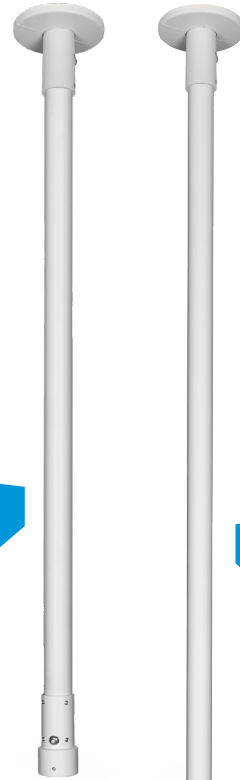

**MOUNT NPT
1.5" COMPATIBLE
ACCESSORIES TO
THE CEILING**

BT5965

CCTV CEILING MOUNT WITH NPT ADAPTER

The BT5965 is a ceiling mount designed to fix equipment such as CCTV cameras using an NPT standard 1.5" thread. Available with a 1 or 2 metre ceiling drop, the BT5965 features integrated cable management allowing cables to run through the centre of the pole and out through either the top or side of the ceiling mount, ensuring finished installations are neat and tidy. For longer drops, the pole length can be extended with a joiner (BT5924) and additional poles (BT5935) from the System V Range, whilst accessories such as a flat screen can be added with the use of a $\varnothing 38\text{mm}$ accessory collar (BT5952) and compatible screen mount.

SPECIFICATION

Max. load	70kg
BT5965-FD100 drop length	1067mm
BT5965-FD200 drop length	2067mm
Colour	White

FEATURES

- Mount an NPT 1.5" compatible accessory to the ceiling
- Available in a choice of two different drop lengths
- Multiple grub screws allow micro-adjustment of the pole to ensure a perfectly angled drop
- Safety bolts ensure pole and adaptor are securely joined
- Integrated cable management allows cables to pass through the centre of the pole to the screen mount and out through the top or side of the ceiling mount

SYSTEM V™

BT5965-FD100
1 metre length

BT5965-FD200
2 metre length