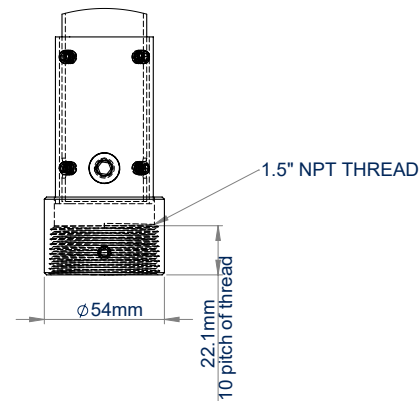

NPT ADAPTER
FRONT VIEW

PACKING INFORMATION

COLOUR:	ORDER REF:	EAN CODE:
White	BT5965-FD100W	5019318304996
White	BT5965-FD200W	5019318305009