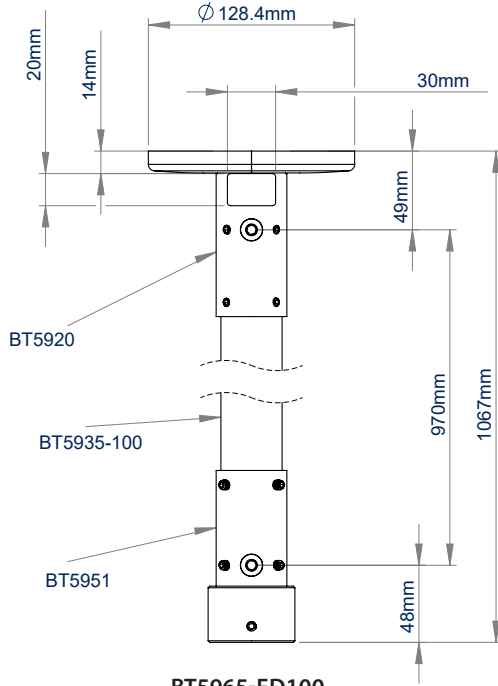

BT5965-FD100
FRONT VIEW