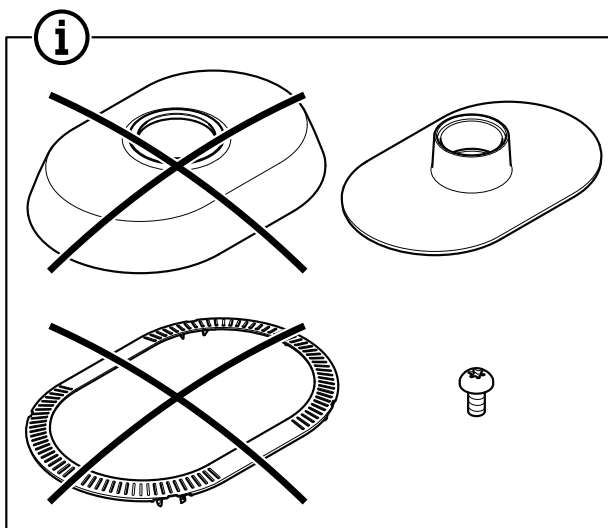

AXIS T94N02D Pendant Kit

1x

1x

1x

2x

AXIS T94N02D Pendant Kit

1.1

2x
1.0 N m
(0.7 lb ft)